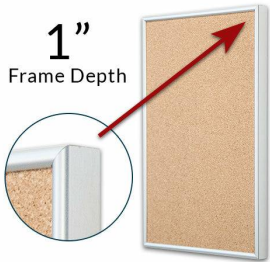

Access Cork Board, 30" x 30" Open Face Classic Metal Framed Cork Bulletin Board

FOR CURRENT PRICING, VISIT THE ID # LISTED ABOVE
FREE SHIPPING

Product Details

50+ Sizes
Custom Sizes Also Available

- Access Cork Board, 30" x 30" Cork Board
- Open Face Metal Framed Cork Board
- Wall Mount Cork Bulletin Board
- Natural Tan Cork Board
- #15 frame Profile (3/8" Wide) borders the message display board
- Classic Picture Frame Style with Rounded Profile Top
- Metal Frame Profile: 3/8" Wide
- Aluminum Frame
- 7 Popular Metal Frame Finishes
- Square Sizes
- 30"x30" is the Outside Frame Dimension
- Overall Frame Depth: 1"
- Applications: Announcement Board, Message Board, Notice Board
- Use Push Pins, Map Pins or Tacks
- Pin Messages, Menus, Flyers, Photos, Other Info + Announcements
- Optional Fabric Cork Colors | Clear or Multi-Color Pushpins
- Hanging Hardware on the frame back for easy wall or ceiling mount.
- 30 x 30 Access Cork Board, Open Face Display **for INDOOR use**
- Call for Custom Corkboard Displays - Metal or Wood Framed

Ordering Options

- Fabric Covering over Cork bulletin board (see 6 colors below)
- Hard Plastic Push Pins: Clear or Multi-Color pins (100 per box)

***CUSTOM SIZES AVAILABLE | CALL US**

Model	Cork Board (Overall Frame Size)	Viewable Area	Orientation	Ships Via
OFCORKM-3030	30" x 30"	29 1/4" x 29 1/4"	Square	FedEx