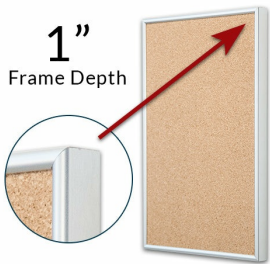

Access Cork Board, 30" x 30" Open Face Classic Metal Framed Cork Bulletin Board

FOR CURRENT PRICING, VISIT THE ID # LISTED ABOVE
FREE SHIPPING

Product Details

50+ Sizes
Custom Sizes Also Available

- Access Cork Board, 30" x 30" Open Face Classic Metal Framed Cork Bulletin Board
- Open Face Metal Framed Cork Board
- Wall Mount Cork Bulletin Board
- Natural Tan Cork Board
- #15 frame Profile (3/8" Wide) borders the message display board
- Classic Picture Frame Style with Rounded Profile Top
- Metal Frame Profile: 3/8" Wide
- Aluminum Frame
- 7 Popular Metal Frame Finishes
- Square Sizes
- 30"x30" is the Outside Frame Dimension
- Overall Frame Depth: 1"
- Applications: Announcement Board, Message Board, Notice Board
- Use Push Pins, Map Pins or Tacks
- Pin Messages, Menus, Flyers, Photos, Other Info + Announcements
- Optional Fabric Cork Colors | Clear or Multi-Color Pushpins
- Hanging Hardware on the frame back for easy wall or ceiling mount.
- 30 x 30 Access Cork Board, 30" x 30" Open Face Display **for INDOOR use**
- Call for Custom Corkboard Displays - Metal or Wood Framed

Ordering Options

- Fabric Covering over Cork bulletin board (see 6 colors below)
- Hard Plastic Push Pins: Clear or Multi-Color pins (100 per box)

***CUSTOM SIZES AVAILABLE | CALL US**

| Model | Cork Board (Overall Frame Size) | Viewable Area | Orientation | Ships Via |
|--------------|---------------------------------|-------------------|-------------|-----------|
| OFCORKM-3030 | 30" x 30" | 29 1/4" x 29 1/4" | Square | FedEx |