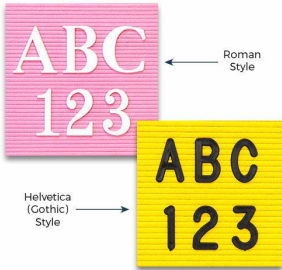

Open Face Pink Letter Board / Lemon Yellow Felt Letterboard 24x30 Aluminum Frame

FOR CURRENT PRICING, VISIT THE ID # LISTED ABOVE

Product Details

- **Felt Letter Board**
- Choose Pink Letter Board or Lemon Yellow Letter Board
- Overall Felt Letter Board Size: **24 x 30**
- Overall Depth: **1/2"**
- Silver aluminum trim (3/4" wide) borders the felt letter board
- Felt letterboard with 1/4" grooves allows for easy letter and number insertion
- **3/4" White Helvetica letters and numbers included (290 Characters)**
- Hanging Hardware is riveted onto the back for easy wall or ceiling mount
- **24" x 30"** Open Face letter board displays for **INDOOR** use only
- **Optional Black and White Plastic Letter Sets in a Variety of Sizes**
- **Call to Customize Open Face Framed Letter Boards**

Ordering Options

- Optional colors for felt letterboard panel
- Optional letter & character sets (**1/2", 3/4", 1", 2", 3"**)

Model	Overall Letter Board Size	Ships Via	Shipping Weight
OFLBFYP-2430	24" x 30"	UPS	19