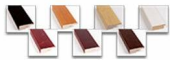

### Access Cork Board, 32x36 Open Face BOLD WIDE WOOD Framed Cork Bulletin Board

FOR CURRENT PRICING, VISIT THE ID # LISTED ABOVE  
FREE SHIPPING

#### Product Details

Bold 2 3/4" Wide Wood Profile

- 32x36 Access Cork Board, Open Face
- Wood Framed Message Display Board
- Open Face Corkboard
- Bold Wide-Wood Frame
- Wooden Picture Frame Style with Bold, Flat Face Profile
- 2 3/4" Wide Frame Profile
- Natural Tan Pebble Cork Surface
- 7 Popular Natural Wood Stain Frame Finishes
- Wood Frame Profile: 2 3/4" Wide
- Portrait and Landscape Sizes
- 32" x 36" refer to the Outside Frame Dimension
- Overall Frame Depth: 1"
- Ideal as a message board, notice board, announcement board
- Black PVC Backer is installed onto the backside of the frame to provide additional support to the bulletin board
- Hanging Hardware on the frame back for wall or ceiling mount.
- Optional Fabric Covered Cork Colors
- Optional Pushpins: Clear and Multi-Colored
- Access Bulletin Boards, Open Face Display Frames for INDOOR use

#### Ordering Options

- Frame Orientation: Portrait or Landscape
- Fabric Covering over Cork bulletin board (see 6 colors below)
- Hard Plastic Push Pins: Clear or Multi-Color pins (100 per box)

**\*CUSTOM SIZES AVAILABLE | CALL US**