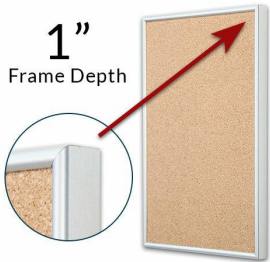

Access Cork Board™, 20" x 30" Open Face Classic Metal Framed Cork Bulletin Board

FOR CURRENT PRICING, VISIT THE ID # LISTED ABOVE
FREE SHIPPING

50+ Sizes
Custom Sizes Also Available

Product Details

- Access Cork Board™ 20x30
- Open Face Metal Framed Cork Board
- Aluminum Frame Profile: **3/8" Wide**
- Wall Mount Cork Bulletin Board
- Natural Tan Cork Board
- #15 frame Profile (3/8" Wide) borders the message display board
- Classic Picture Frame Style with Round Profile Top
- 20"x30" is the Outside Frame Dimension
- 7 Popular Metal Frame Finishes
- Portrait and Landscape Sizes
- Overall Frame Depth: **1"**
- Applications: Announcement Board, Message Board, Notice Board
- Use Push Pins, Map Pins or Tacks
- Pin Messages, Menus, Flyers, Photos, Other Info + Announcements
- **Optional:** Fabric Cork Colors | Clear or Multi-Color Pushpins
- Hanging Hardware on the frame back for easy wall or ceiling mount.
- 20 x 30 Access Cork Board™ Open Face Display **for INDOOR Use**
- Contact Us for Custom Corkboard Displays - Metal or Wood Framed

Ordering Options

- Fabric Covering over Cork bulletin board (see 6 colors below)
- Hard Plastic Push Pins: Clear or Multi-Color pins (100 per box)

***CUSTOM SIZES AVAILABLE | CALL US**

Model	Cork Board (Overall Frame Size)	Viewable Area	Orientation	Ships Via
OFCORKM-2030	20" x 30"	19 1/4" x 29 1/4"	Portrait or Landscape	FedEx