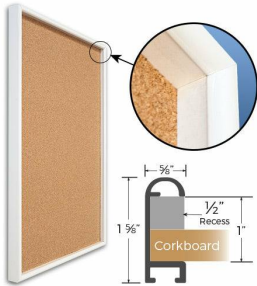

Access Cork Board, 36"x36" Open Face Shadow Box Style Designer 43 Metal Framed Recessed Cork Bulletin Board

FOR CURRENT PRICING, VISIT THE ID # LISTED ABOVE
FREE SHIPPING

Product Details

- Access Cork Board, 36" x 36" Cork Board
- Designer #43 Shadow Box Frame Style
- Recessed Shadow Box Display Frame
- Classic Round Top Picture Frame Profile Design
- Cork Board Recessed into Frame
- Open Face Aluminum Metal Frame
- Overall Frame Depth: 1 5/8"
- Wall Mount Cork Bulletin Board
- Natural Tan Cork Board
- #43 frame Profile (5/8" Wide) borders the cork display board
- Designer #43 Profile: 5/8" Wide
- 5 Popular Metal Frame Finishes
- 36"x36" is the Outside Frame Dimension
- Use Push Pins, Map Pins or Tacks
- Pin Messages, Menus, Flyers, Photos, Other Info + Announcements
- Optional Fabric Cork Colors | Clear or Multi-Color Pushpins
- Hanging Hardware on the frame back for easy wall mount.
- 36 x 36 Access Cork Board, Recessed Shadowbox **for INDOOR use**
- Call for Custom Corkboard Displays - Metal or Wood Framed

Ordering Options

- Fabric Covering over Cork bulletin board (see 6 colors below)
- Hard Plastic Push Pins: Clear or Multi-Color pins (100 per box)

***CUSTOM SIZES AVAILABLE | CALL US**

Model	Cork Board (Overall Frame Size)	Viewable Area	Orientation	Ships Via
OFCORKM43-3636-S	36" x 36"	34 3/4" x 34 3/4"	Square	FedEx