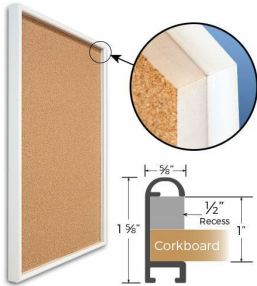

Access Cork Board, 18"x18" Open Face Shadow Box Style Designer 43 Metal Framed Recessed Cork Bulletin Board

FOR CURRENT PRICING, VISIT THE ID # LISTED ABOVE
FREE SHIPPING

Product Details

- Access Cork Board, 18" x 18" Cork Board
- Designer #43 Shadow Box Frame Style
- Recessed Shadow Box Display Frame
- Classic Round Top Picture Frame Profile Design
- Cork Board Recessed into Frame
- Open Face Aluminum Metal Frame
- Overall Frame Depth: 1 5/8"
- Wall Mount Cork Bulletin Board
- Natural Tan Cork Board
- #43 frame Profile (5/8" Wide) borders the cork display board
- Designer #43 Profile: 5/8" Wide
- 5 Popular Metal Frame Finishes
- 18"x18" is the Outside Frame Dimension
- Use Push Pins, Map Pins or Tacks
- Pin Messages, Menus, Flyers, Photos, Other Info + Announcements
- Optional Fabric Cork Colors | Clear or Multi-Color Pushpins
- Hanging Hardware on the frame back for easy wall mount.
- 18 x 18 Access Cork Board, Recessed Shadowbox **for INDOOR use**
- Call for Custom Corkboard Displays - Metal or Wood Framed

Ordering Options

- Fabric Covering over Cork bulletin board (see 6 colors below)
- Hard Plastic Push Pins: Clear or Multi-Color pins (100 per box)

***CUSTOM SIZES AVAILABLE | CALL US**

Model	Cork Board (Overall Frame Size)	Viewable Area	Orientation	Ships Via
OFCORKM43-1818-S	18" x 18"	16 3/4" x 16 3/4"	Square	FedEx