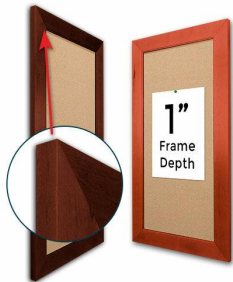

Access Cork Board, 40x50 Open Face BOLD WIDE WOOD Framed Cork Bulletin Board

FOR CURRENT PRICING, VISIT THE ID # LISTED ABOVE
FREE SHIPPING

Product Details

Bold 2 3/4" Wide Wood Profile

- 40x50 Access Cork Board, Open Face
- Wood Framed Message Display Board
- Open Face Corkboard
- Bold Wide-Wood Frame
- Wooden Picture Frame Style with Bold, Flat Face Profile
- 2 3/4" Wide Frame Profile
- Natural Tan Pebble Cork Surface
- 7 Popular Natural Wood Stain Frame Finishes
- Wood Frame Profile: 2 3/4" Wide
- Portrait and Landscape Sizes
- 40" x 50" refer to the Outside Frame Dimension
- Overall Frame Depth: 1"
- Ideal as a message board, notice board, announcement board
- Black PVC Backer is installed onto the backside of the frame to provide additional support to the bulletin board
- Hanging Hardware on the frame back for wall or ceiling mount.
- Optional Fabric Covered Cork Colors
- Optional Pushpins: Clear and Multi-Colored
- Access Bulletin Boards, Open Face Display Frames for INDOOR use

Ordering Options

- Frame Orientation: Portrait or Landscape
- Fabric Covering over Cork bulletin board (see 6 colors below)
- Hard Plastic Push Pins: Clear or Multi-Color pins (100 per box)

***CUSTOM SIZES AVAILABLE | CALL US**

Model	Cork Board (Overall Frame Size)	Viewable Area	Orientation	Ships Via
OFCORKWIDE-4050	40" x 50"	34 1/2" x 44 1/2"	Portrait or Landscape	FedEx