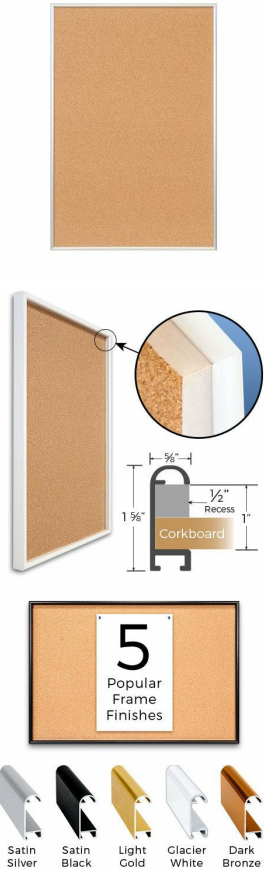

### Access Cork Board, 8.5"x11" Open Face Recessed Shadow Box Style Designer 43 Metal Framed Recessed Cork Bulletin Board

FOR CURRENT PRICING, VISIT THE ID # LISTED ABOVE  
FREE SHIPPING

#### Product Details

- Access Cork Board, 8.5"x11"
- 8 1/2" x 11" Cork Board
- Designer #43 Shadow Box Frame Style
- Recessed Shadow Box Display Frame
- Classic Round Top Picture Frame Profile Design
- Cork Board Recessed into Frame
- Open Face Aluminum Metal Frame
- Overall Frame Depth: 1 5/8"
- Wall Mount Cork Bulletin Board
- Natural Tan Cork Board
- #43 frame Profile (5/8" Wide) borders the cork display board
- Designer #43 Profile: 5/8" Wide
- 5 Popular Metal Frame Finishes
- Portrait and Landscape Sizes
- 8.5"x11" is the Outside Frame Dimension
- Use Push Pins, Map Pins or Tacks
- Pin Messages, Menus, Flyers, Photos, Other Info + Announcements
- Optional Fabric Cork Colors | Clear or Multi-Color Pushpins
- Hanging Hardware on the frame back for easy wall mount.
- 8 1/2 x 11 Access Cork Board, Recessed Shadowbox for INDOOR use
- Call for Custom Corkboard Displays - Metal or Wood Framed

#### Ordering Options

- Fabric Covering over Cork bulletin board (see 6 colors below)
- Hard Plastic Push Pins: Clear or Multi-Color pins (100 per box)

**\*CUSTOM SIZES AVAILABLE | CALL US**

Model	Cork Board (Overall Frame Size)	Viewable Area	Orientation	Ships Via
OFCORKM43-8511-S	8 1/2" x 11"	7 1/4" x 9 3/4"	Portrait or Landscape	FedEx