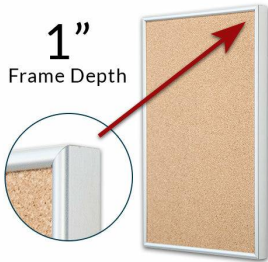

Access Cork Board, 22" x 28" Open Face Classic Metal Framed Cork Bulletin Board

FOR CURRENT PRICING, VISIT THE ID # LISTED ABOVE
FREE SHIPPING

Product Details

- Access Cork Board, 22" x 28" Cork Board
- Open Face Metal Framed Cork Board
- Wall Mount Cork Bulletin Board
- Natural Tan Cork Board
- #15 frame Profile (3/8" Wide) borders the message display board
- Classic Picture Frame Style with Rounded Profile Top
- Metal Frame Profile: 3/8" Wide
- Aluminum Frame
- 7 Popular Metal Frame Finishes
- Portrait and Landscape Sizes
- 22"x28" is the Outside Frame Dimension
- Overall Frame Depth: 1"
- Applications: Announcement Board, Message Board, Notice Board
- Use Push Pins, Map Pins or Tacks
- Pin Messages, Menus, Flyers, Photos, Other Info + Announcements
- Optional Fabric Cork Colors | Clear or Multi-Color Pushpins
- Hanging Hardware on the frame back for easy wall or ceiling mount.
- 22 x 28 Access Cork Board, 22" x 28" Open Face Display **for INDOOR use**
- Call for Custom Corkboard Displays - Metal or Wood Framed

Ordering Options

- Fabric Covering over Cork bulletin board (see 6 colors below)
- Hard Plastic Push Pins: Clear or Multi-Color pins (100 per box)

***CUSTOM SIZES AVAILABLE | CALL US**

50+ Sizes
Custom Sizes Also Available

Model	Cork Board (Overall Frame Size)	Viewable Area	Orientation	Ships Via
OFCORKM-2228	22" x 28"	21 1/4" x 27 1/4"	Portrait or Landscape	FedEx