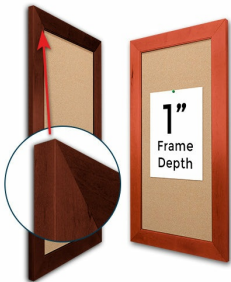

### Access Cork Board, 36x48 Open Face BOLD WIDE WOOD Framed Cork Bulletin Board

FOR CURRENT PRICING, VISIT THE ID # LISTED ABOVE  
FREE SHIPPING

#### Product Details

Bold 2 3/4" Wide Wood Profile

- 36x48 Access Cork Board, Open Face
- Wood Framed Message Display Board
- Open Face Corkboard
- Bold Wide-Wood Frame
- Wooden Picture Frame Style with Bold, Flat Face Profile
- 2 3/4" Wide Frame Profile
- Natural Tan Pebble Cork Surface
- 7 Popular Natural Wood Stain Frame Finishes
- Wood Frame Profile: 2 3/4" Wide
- Portrait and Landscape Sizes
- 36" x 48" refer to the Outside Frame Dimension
- Overall Frame Depth: 1"
- Ideal as a message board, notice board, announcement board
- Black PVC Backer is installed onto the backside of the frame to provide additional support to the bulletin board
- Hanging Hardware on the frame back for wall or ceiling mount.
- Optional Fabric Covered Cork Colors
- Optional Pushpins: Clear and Multi-Colored
- Access Bulletin Boards, Open Face Display Frames for INDOOR use

#### Ordering Options

- Frame Orientation: Portrait or Landscape
- Fabric Covering over Cork bulletin board (see 6 colors below)
- Hard Plastic Push Pins: Clear or Multi-Color pins (100 per box)

**\*CUSTOM SIZES AVAILABLE | CALL US**

Model	Cork Board (Overall Frame Size)	Viewable Area	Orientation	Ships Via
OFCORKWIDE-3648	36" x 48"	30 1/2" x 42 1/2"	Portrait or Landscape	FedEx