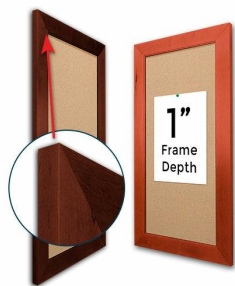

Access Cork Board, 36x48 Open Face BOLD WIDE WOOD Framed Cork Bulletin Board

FOR CURRENT PRICING, VISIT THE ID # LISTED ABOVE
FREE SHIPPING

Product Details

Bold 2 3/4" Wide Wood Profile

- 36x48 Access Cork Board, Open Face
- Wood Framed Message Display Board
- Open Face Corkboard
- Bold Wide-Wood Frame
- Wooden Picture Frame Style with Bold, Flat Face Profile
- 2 3/4" Wide Frame Profile
- Natural Tan Pebble Cork Surface
- 7 Popular Natural Wood Stain Frame Finishes
- Wood Frame Profile: 2 3/4" Wide
- Portrait and Landscape Sizes
- 36" x 48" refer to the Outside Frame Dimension
- Overall Frame Depth: 1"
- Ideal as a message board, notice board, announcement board
- Black PVC Backer is installed onto the backside of the frame to provide additional support to the bulletin board
- Hanging Hardware on the frame back for wall or ceiling mount.
- Optional Fabric Covered Cork Colors
- Optional Pushpins: Clear and Multi-Colored
- Access Bulletin Boards, Open Face Display Frames for INDOOR use

Ordering Options

- Frame Orientation: Portrait or Landscape
- Fabric Covering over Cork bulletin board (see 6 colors below)
- Hard Plastic Push Pins: Clear or Multi-Color pins (100 per box)

***CUSTOM SIZES AVAILABLE | CALL US**

Model	Cork Board (Overall Frame Size)	Viewable Area	Orientation	Ships Via
OFCORKWIDE-3648	36" x 48"	30 1/2" x 42 1/2"	Portrait or Landscape	FedEx