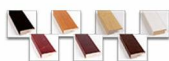

Access Cork Board, 36x48 Open Face BOLD WIDE WOOD Framed Cork Bulletin Board

FOR CURRENT PRICING, VISIT THE ID # LISTED ABOVE
FREE SHIPPING

Product Details

Bold 2 3/4" Wide Wood Profile

- 36x48 Access Cork Board, Open Face
- Wood Framed Message Display Board
- Open Face Corkboard
- Bold Wide-Wood Frame
- Wooden Picture Frame Style with Bold, Flat Face Profile
- 2 3/4" Wide Frame Profile
- Natural Tan Pebble Cork Surface
- 7 Popular Natural Wood Stain Frame Finishes
- Wood Frame Profile: 2 3/4" Wide
- Portrait and Landscape Sizes
- 36" x 48" refer to the Outside Frame Dimension
- Overall Frame Depth: 1"
- Ideal as a message board, notice board, announcement board
- Black PVC Backer is installed onto the backside of the frame to provide additional support to the bulletin board
- Hanging Hardware on the frame back for wall or ceiling mount.
- Optional Fabric Covered Cork Colors
- Optional Pushpins: Clear and Multi-Colored
- Access Bulletin Boards, Open Face Display Frames for INDOOR use

Ordering Options

- Frame Orientation: Portrait or Landscape
- Fabric Covering over Cork bulletin board (see 6 colors below)
- Hard Plastic Push Pins: Clear or Multi-Color pins (100 per box)

***CUSTOM SIZES AVAILABLE | CALL US**