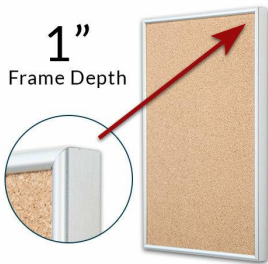

Access Cork Board™, 12" x 36" Open Face Classic Metal Framed Cork Bulletin Board

FOR CURRENT PRICING, VISIT THE ID # LISTED ABOVE
FREE SHIPPING

50+ Sizes
Custom Sizes Also Available

Product Details

- Access Cork Board™, 12" x 36" Cork Board
- Open Face Metal Framed Cork Board
- Wall Mount Cork Bulletin Board
- Natural Tan Cork Board
- #15 frame Profile (3/8" Wide) borders the message display board
- Classic Picture Frame Style with Rounded Profile Top
- Metal Frame Profile: 3/8" Wide
- Aluminum Frame
- 7 Popular Metal Frame Finishes
- Portrait and Landscape Sizes
- 12"x36" is the Outside Frame Dimension
- Overall Frame Depth: 1"
- Applications: Announcement Board, Message Board, Notice Board
- Use Push Pins, Map Pins or Tacks
- Pin Messages, Menus, Flyers, Photos, Other Info + Announcements
- Optional Fabric Cork Colors | Clear or Multi-Color Pushpins
- Hanging Hardware on the frame back for easy wall or ceiling mount.
- 12 x 36 Access Cork Board™, Open Face Display **for INDOOR use**
- Call for Custom Corkboard Displays - Metal or Wood Framed

Ordering Options

- Fabric Covering over Cork bulletin board (see 6 colors below)
- Hard Plastic Push Pins: Clear or Multi-Color pins (100 per box)

***CUSTOM SIZES AVAILABLE | CALL US**

Model	Cork Board (Overall Frame Size)	Viewable Area	Orientation	Ships Via
OFCORKM-1236	12" x 36"	11 1/4" x 35 1/4"	Portrait or Landscape	FedEx