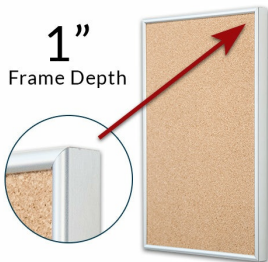

Access Cork Board™, 12" x 36" Open Face Classic Metal Framed Cork Bulletin Board

FOR CURRENT PRICING, VISIT THE ID # LISTED ABOVE
FREE SHIPPING

50+ Sizes
Custom Sizes Also Available

Product Details

- Access Cork Board™, 12" x 36" Cork Board
- Open Face Metal Framed Cork Board
- Wall Mount Cork Bulletin Board
- Natural Tan Cork Board
- #15 frame Profile (3/8" Wide) borders the message display board
- Classic Picture Frame Style with Rounded Profile Top
- Metal Frame Profile: 3/8" Wide
- Aluminum Frame
- 7 Popular Metal Frame Finishes
- Portrait and Landscape Sizes
- 12"x36" is the Outside Frame Dimension
- Overall Frame Depth: 1"
- Applications: Announcement Board, Message Board, Notice Board
- Use Push Pins, Map Pins or Tacks
- Pin Messages, Menus, Flyers, Photos, Other Info + Announcements
- Optional Fabric Cork Colors | Clear or Multi-Color Pushpins
- Hanging Hardware on the frame back for easy wall or ceiling mount.
- 12 x 36 Access Cork Board™, Open Face Display **for INDOOR use**
- Call for Custom Corkboard Displays - Metal or Wood Framed

Ordering Options

- Fabric Covering over Cork bulletin board (see 6 colors below)
- Hard Plastic Push Pins: Clear or Multi-Color pins (100 per box)

***CUSTOM SIZES AVAILABLE | CALL US**

Model	Cork Board (Overall Frame Size)	Viewable Area	Orientation	Ships Via
OFCORKM-1236	12" x 36"	11 1/4" x 35 1/4"	Portrait or Landscape	FedEx