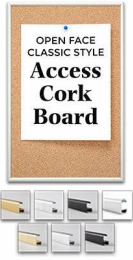

Access Cork Board™, 12" x 36" Open Face Classic Metal Framed Cork Bulletin Board

FOR CURRENT PRICING, VISIT THE ID # LISTED ABOVE
FREE SHIPPING

50+ Sizes
Custom Sizes Also Available

Product Details

- Access Cork Board™, 12" x 36" Cork Board
- Open Face Metal Framed Cork Board
- Wall Mount Cork Bulletin Board
- Natural Tan Cork Board
- #15 frame Profile (3/8" Wide) borders the message display board
- Classic Picture Frame Style with Rounded Profile Top
- Metal Frame Profile: 3/8" Wide
- Aluminum Frame
- 7 Popular Metal Frame Finishes
- Portrait and Landscape Sizes
- 12"x36" is the Outside Frame Dimension
- Overall Frame Depth: 1"
- Applications: Announcement Board, Message Board, Notice Board
- Use Push Pins, Map Pins or Tacks
- Pin Messages, Menus, Flyers, Photos, Other Info + Announcements
- Optional Fabric Cork Colors | Clear or Multi-Color Pushpins
- Hanging Hardware on the frame back for easy wall or ceiling mount.
- 12 x 36 Access Cork Board™, Open Face Display **for INDOOR use**
- Call for Custom Corkboard Displays - Metal or Wood Framed

Ordering Options

- Fabric Covering over Cork bulletin board (see 6 colors below)
- Hard Plastic Push Pins: Clear or Multi-Color pins (100 per box)

***CUSTOM SIZES AVAILABLE | CALL US**

Model	Cork Board (Overall Frame Size)	Viewable Area	Orientation	Ships Via
OFCORKM-1236	12" x 36"	11 1/4" x 35 1/4"	Portrait or Landscape	FedEx