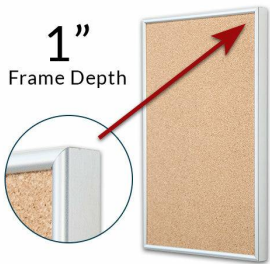

Access Cork Board, 15" x 20" Open Face Classic Metal Framed Cork Bulletin Board

FOR CURRENT PRICING, VISIT THE ID # LISTED ABOVE
FREE SHIPPING

50+ Sizes
Custom Sizes Also Available

Product Details

- Access Cork Board, 15" x 20" Open Face Classic Metal Framed Cork Bulletin Board
- Open Face Metal Framed Cork Board
- Wall Mount Cork Bulletin Board
- Natural Tan Cork Board
- #15 frame Profile (3/8" Wide) borders the message display board
- Classic Picture Frame Style with Rounded Profile Top
- Metal Frame Profile: 3/8" Wide
- Aluminum Frame
- 7 Popular Metal Frame Finishes
- Portrait and Landscape Sizes
- 15"x20" is the Outside Frame Dimension
- Overall Frame Depth: 1"
- Applications: Announcement Board, Message Board, Notice Board
- Use Push Pins, Map Pins or Tacks
- Pin Messages, Menus, Flyers, Photos, Other Info + Announcements
- Optional Fabric Cork Colors | Clear or Multi-Color Pushpins
- Hanging Hardware on the frame back for easy wall or ceiling mount.
- 15 x 20 Access Cork Board, 15" x 20" Open Face Display **for INDOOR use**
- Call for Custom Corkboard Displays - Metal or Wood Framed

Ordering Options

- Fabric Covering over Cork bulletin board (see 6 colors below)
- Hard Plastic Push Pins: Clear or Multi-Color pins (100 per box)

***CUSTOM SIZES AVAILABLE | CALL US**

| Model | Cork Board (Overall Frame Size) | Viewable Area | Orientation | Ships Via |
|--------------|---------------------------------|-------------------|-----------------------|-----------|
| OFCORKM-1420 | 14" x 20" | 13 1/4" x 19 1/4" | Portrait or Landscape | FedEx |