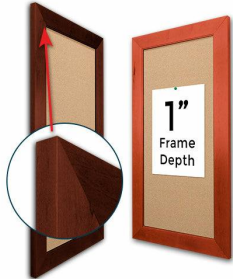

Access Cork Board, 42x42 Open Face BOLD WIDE WOOD Framed Cork Bulletin Board

FOR CURRENT PRICING, VISIT THE ID # LISTED ABOVE
FREE SHIPPING

Product Details

Bold 2 3/4" Wide Wood Profile

- 42x42 Access Cork Board, 42x42 Open Face BOLD WIDE WOOD Framed Cork Bulletin Board
- Open Face Corkboard
- Bold Wide-Wood Frame
- Wooden Picture Frame Style with Bold, Flat Face Profile
- 2 3/4" Wide Frame Profile
- Natural Tan Pebble Cork Surface
- 7 Popular Natural Wood Stain Frame Finishes
- Wood Frame Profile: 2 3/4" Wide
- Square Sizes
- 42" x 42" refer to the Outside Frame Dimension
- Overall Frame Depth: 1"
- Ideal as a message board, notice board, announcement board
- Black PVC Backer is installed onto the backside of the frame to provide additional support to the bulletin board
- Hanging Hardware on the frame back for wall or ceiling mount.
- Optional Fabric Covered Cork Colors
- Optional Pushpins: Clear and Multi-Colored
- Access Bulletin Boards, Open Face Display Frames for INDOOR use

Ordering Options

- Frame Orientation: Square
- Fabric Covering over Cork bulletin board (see 6 colors below)
- Hard Plastic Push Pins: Clear or Multi-Color pins (100 per box)

***CUSTOM SIZES AVAILABLE | CALL US**

Model	Cork Board (Overall Frame Size)	Viewable Area	Orientation	Ships Via
OFCORKWIDE-4242	42" x 42"	36 1/2" x 36 1/2"	Square	FedEx