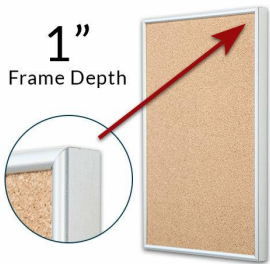

### Access Cork Board™, 36" x 96" Open Face Classic Metal Framed Cork Bulletin Board in 7 Finishes + Custom

FOR CURRENT PRICING, VISIT THE ID # LISTED ABOVE

**50+ Sizes**  
Custom Sizes Also Available

#### Product Details

- Access Cork Board™ 36 x 96
- Open Face Metal Framed Cork Board
- Classic Picture Frame Style with Rounded Profile Top
- Wall Mount Bulletin Board with Self-Sealing Cork
- #15 frame Profile (3/8" Wide) borders the message display board
- Metal Frame Profile: **3/8" Wide**
- Aluminum Frame
- 7 Popular Metal Frame Finishes
- Portrait and Landscape Frame Sizes
- 36"x96" is the Outer Frame Dimension
- Overall Frame Depth: **1-Inch**
- Use Push Pins, Map Pins or Tacks
- Pin Messages, Menus, Flyers, Posters, Photos, Info + Announcements
- **Optional** Fabric Cork Colors | Clear or Multi-Color Pushpins
- Hanging Hardware on the frame back for easy wall or ceiling mount.
- 36 x 96 Access Cork Board™ Open Face Display **for INDOOR use**
- Call for Custom Corkboard Displays - Metal or Wood Framed

#### Ordering Options

- Fabric Covering over Cork bulletin board (see 6 colors below)
- Hard Plastic Push Pins: Clear or Multi-Color pins (100 per box)

**\*CUSTOM SIZES AVAILABLE | CALL US**

Model	Cork Board (Overall Frame Size)	Viewable Area	Orientation	Ships Via
OFCORKM-3696	36" x 96"	35 1/4" x 95 1/4"	Portrait or Landscape	Freight