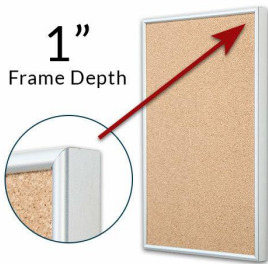

### Access Cork Board™, 14" x 14" Open Face Classic Metal Framed Cork Bulletin Board

FOR CURRENT PRICING, VISIT THE ID # LISTED ABOVE  
FREE SHIPPING

50+ Sizes  
Custom Sizes Also Available

#### Product Details

- Access Cork Board™, 14" x 14" Open Face Classic Metal Framed Cork Bulletin Board
- Open Face Metal Framed Cork Board
- Wall Mount Cork Bulletin Board
- Natural Tan Cork Board
- #15 frame Profile (3/8" Wide) borders the message display board
- Classic Picture Frame Style with Rounded Profile Top
- Metal Frame Profile: 3/8" Wide
- Aluminum Frame
- 7 Popular Metal Frame Finishes
- Square Sizes
- 14"x14" is the Outside Frame Dimension
- Overall Frame Depth: 1"
- Applications: Announcement Board, Message Board, Notice Board
- Use Push Pins, Map Pins or Tacks
- Pin Messages, Menus, Flyers, Photos, Other Info + Announcements
- Optional Fabric Cork Colors | Clear or Multi-Color Pushpins
- Hanging Hardware on the frame back for easy wall or ceiling mount.
- 14 x 14 Access Cork Board™, 14" x 14" Open Face Display **for INDOOR use**
- Call for Custom Corkboard Displays - Metal or Wood Framed

#### Ordering Options

- Fabric Covering over Cork bulletin board (see 6 colors below)
- Hard Plastic Push Pins: Clear or Multi-Color pins (100 per box)

**\*CUSTOM SIZES AVAILABLE | CALL US**

Model	Cork Board (Overall Frame Size)	Viewable Area	Orientation	Ships Via
OFCORKM-1414	14" x 14"	13 1/4" x 13 1/4"	Square	FedEx