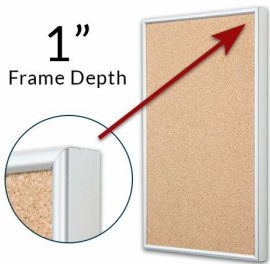

Access Cork Board™, 14" x 14" Open Face Classic Metal Framed Cork Bulletin Board

FOR CURRENT PRICING, VISIT THE ID # LISTED ABOVE
FREE SHIPPING

50+ Sizes
Custom Sizes Also Available

Product Details

- Access Cork Board™, 14" x 14" Open Face Classic Metal Framed Cork Bulletin Board
- Open Face Metal Framed Cork Board
- Wall Mount Cork Bulletin Board
- Natural Tan Cork Board
- #15 frame Profile (3/8" Wide) borders the message display board
- Classic Picture Frame Style with Rounded Profile Top
- Metal Frame Profile: 3/8" Wide
- Aluminum Frame
- 7 Popular Metal Frame Finishes
- Square Sizes
- 14"x14" is the Outside Frame Dimension
- Overall Frame Depth: 1"
- Applications: Announcement Board, Message Board, Notice Board
- Use Push Pins, Map Pins or Tacks
- Pin Messages, Menus, Flyers, Photos, Other Info + Announcements
- Optional Fabric Cork Colors | Clear or Multi-Color Pushpins
- Hanging Hardware on the frame back for easy wall or ceiling mount.
- 14 x 14 Access Cork Board™, 14" x 14" Open Face Display **for INDOOR use**
- Call for Custom Corkboard Displays - Metal or Wood Framed

Ordering Options

- Fabric Covering over Cork bulletin board (see 6 colors below)
- Hard Plastic Push Pins: Clear or Multi-Color pins (100 per box)

***CUSTOM SIZES AVAILABLE | CALL US**

Model	Cork Board (Overall Frame Size)	Viewable Area	Orientation	Ships Via
OFCORKM-1414	14" x 14"	13 1/4" x 13 1/4"	Square	FedEx