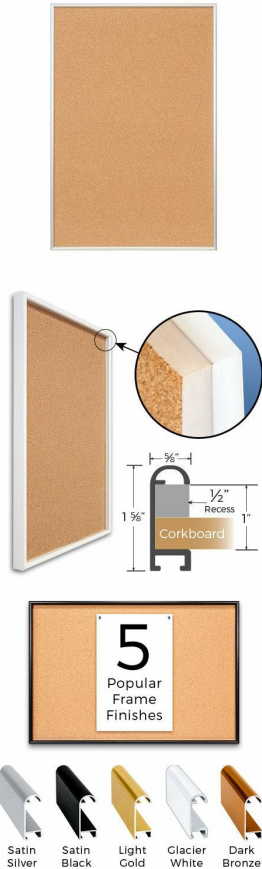

Access Cork Board, 40"x50" Open Face Recessed Shadow Box Style Designer #43 Metal Framed Recessed Cork Bulletin Board

FOR CURRENT PRICING, VISIT THE ID # LISTED ABOVE
FREE SHIPPING

Product Details

- Access Cork Board, 40" x 50" Cork Board
- Designer #43 Shadow Box Frame Style
- Recessed Shadow Box Display Frame
- Classic Round Top Picture Frame Profile Design
- Cork Board Recessed into Frame
- Open Face Aluminum Metal Frame
- Overall Frame Depth: 1 5/8"
- Wall Mount Cork Bulletin Board
- Natural Tan Cork Board
- #43 frame Profile (5/8" Wide) borders the cork display board
- Designer #43 Profile: 5/8" Wide
- 5 Popular Metal Frame Finishes
- Portrait and Landscape Sizes
- 40"x50" is the Outside Frame Dimension
- Use Push Pins, Map Pins or Tacks
- Pin Messages, Menus, Flyers, Photos, Other Info + Announcements
- Optional Fabric Cork Colors | Clear or Multi-Color Pushpins
- Hanging Hardware on the frame back for easy wall mount.
- 40 x 50 Access Cork Board, Recessed Shadowbox for INDOOR use
- Call for Custom Corkboard Displays - Metal or Wood Framed

Ordering Options

- Fabric Covering over Cork bulletin board (see 6 colors below)
- Hard Plastic Push Pins: Clear or Multi-Color pins (100 per box)

***CUSTOM SIZES AVAILABLE | CALL US**

| Model | Cork Board (Overall Frame Size) | Viewable Area | Orientation | Ships Via |
|------------------|---------------------------------|-------------------|-----------------------|-----------|
| OFCORKM43-4050-S | 40" x 50" | 38 3/4" x 48 3/4" | Portrait or Landscape | FedEx |