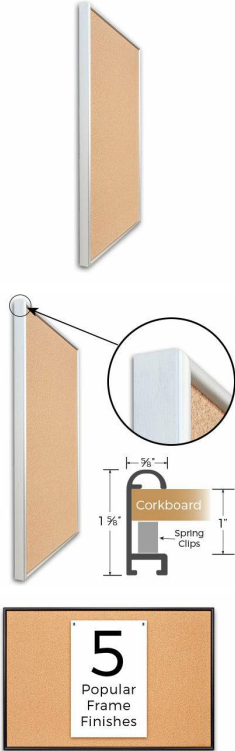

Access Cork Board, 24" x 30" DEEP STYLE Open Face Designer 43 Metal Framed Bulletin Board

FOR CURRENT PRICING, VISIT THE ID # LISTED ABOVE
FREE SHIPPING

Product Details

- Access Cork Board, DEEP Style
- Designer #43 Open Face Cork Board
- Metal Frame: Aluminum
- 24" x 30" Deep Style Cork Board Frame
- Overall Frame Depth: 1 5/8"
- Wall Mount Cork Bulletin Board
- Natural Tan Cork Board
- #43 frame Profile (5/8" Wide) borders the message display board
- Classic Deep Picture Frame Style with Rounded Profile Top
- 5 Popular Metal Frame Finishes: **Black, Silver, Gold, Dark Bronze and White**
- Portrait and Landscape Sizes
- 24"x30" is the Outside Frame Dimension
- Deep Frame Metal Profile: 5/8" Wide
- Use Push Pins, Map Pins or Tacks
- Pin Messages, Menus, Flyers, Photos, Other Info + Announcements
- Optional Fabric Cork Colors | Clear or Multi-Color Pushpins
- Hanging Hardware on the frame back for easy wall mount.
- **Open Face 24 x 30** Deep Style Access Cork Board, **for INDOOR use**
- **Call for Custom Corkboard Displays - Metal or Wood Framed**

Ordering Options

- Fabric Covering over Cork bulletin board (see 6 colors below)
- Hard Plastic Push Pins: Clear or Multi-Color pins (100 per box)

***CUSTOM SIZES AVAILABLE | CALL US**

Model	Cork Board (Overall Frame Size)	Viewable (Cork) Area	Orientation	Ships Via
OFCORKM43-2430-D	24" x 30"	22 3/4" x 28 3/4"	Portrait or Landscape	FedEx