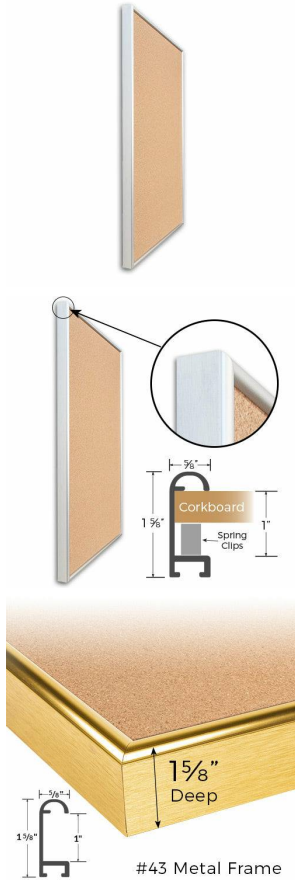

Access Cork Board, 10" x 10" DEEP STYLE Open Face Designer 43 Metal Framed Bulletin Board

FOR CURRENT PRICING, VISIT THE ID # LISTED ABOVE
FREE SHIPPING

Product Details

- Access Cork Board, DEEP Style
- Designer #43 Open Face Cork Board
- Metal Frame: Aluminum
- 10" x 10" Deep Style Cork Board Frame
- Overall Frame Depth: 1 5/8"
- Wall Mount Cork Bulletin Board
- Natural Tan Cork Board
- #43 frame Profile (5/8" Wide) borders the message display board
- Classic Deep Picture Frame Style with Rounded Profile Top
- 5 Popular Metal Frame Finishes: Black, Silver, Gold, Dark Bronze and White
- 10"x10" is the Outside Frame Dimension
- Deep Frame Metal Profile: 5/8" Wide
- Use Push Pins, Map Pins or Tacks
- Pin Messages, Menus, Flyers, Photos, Other Info + Announcements
- Optional Fabric Cork Colors | Clear or Multi-Color Pushpins
- Hanging Hardware on the frame back for easy wall mount.
- Open Face 10 x 10 Deep Style Access Cork Board, for INDOOR use
- Call for Custom Corkboard Displays - Metal or Wood Framed

Ordering Options

- Fabric Covering over Cork bulletin board (see 6 colors below)
- Hard Plastic Push Pins: Clear or Multi-Color pins (100 per box)

***CUSTOM SIZES AVAILABLE | CALL US**

Model	Cork Board (Overall Frame Size)	Viewable (Cork) Area	Orientation	Ships Via
OFCORKM43-1010-D	10" x 10"	8 3/4" x 8 3/4"	Square	FedEx