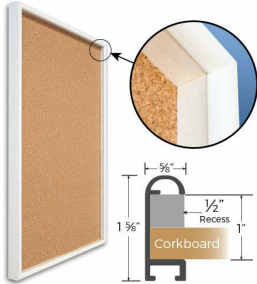

### Access Cork Board, 24"x24" Open Face Shadow Box Style Designer 43 Metal Framed Recessed Cork Bulletin Board

FOR CURRENT PRICING, VISIT THE ID # LISTED ABOVE  
FREE SHIPPING

#### Product Details

- Access Cork Board, 24" x 24" Cork Board
- Designer #43 Shadow Box Frame Style
- Recessed Shadow Box Display Frame
- Classic Round Top Picture Frame Profile Design
- Cork Board Recessed into Frame
- Open Face Aluminum Metal Frame
- Overall Frame Depth: 1 5/8"
- Wall Mount Cork Bulletin Board
- Natural Tan Cork Board
- #43 frame Profile (5/8" Wide) borders the cork display board
- Designer #43 Profile: 5/8" Wide
- 5 Popular Metal Frame Finishes
- 24"x24" is the Outside Frame Dimension
- Use Push Pins, Map Pins or Tacks
- Pin Messages, Menus, Flyers, Photos, Other Info + Announcements
- Optional Fabric Cork Colors | Clear or Multi-Color Pushpins
- Hanging Hardware on the frame back for easy wall mount.
- 24 x 24 Access Cork Board, Recessed Shadowbox **for INDOOR use**
- Call for Custom Corkboard Displays - Metal or Wood Framed

#### Ordering Options

- Fabric Covering over Cork bulletin board (see 6 colors below)
- Hard Plastic Push Pins: Clear or Multi-Color pins (100 per box)

**\*CUSTOM SIZES AVAILABLE | CALL US**

Model	Cork Board (Overall Frame Size)	Viewable Area	Orientation	Ships Via
OFCORKM43-2424-S	24" x 24"	22 3/4" x 22 3/4"	Square	FedEx