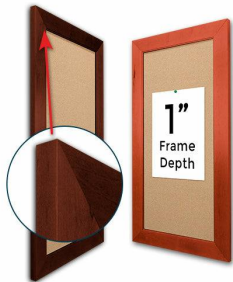

Access Cork Board, 18x18 Open Face BOLD WIDE WOOD Framed Cork Bulletin Board

FOR CURRENT PRICING, VISIT THE ID # LISTED ABOVE
FREE SHIPPING

Bold 2 3/4" Wide Wood Profile

Product Details

- **18x18 Access Cork Board, 18x18 Open Face BOLD WIDE WOOD Framed Cork Bulletin Board**
- **Wood Framed Message Display Board**
- Open Face Corkboard
- **Bold Wide-Wood Frame**
- Wooden Picture Frame Style with Bold, Flat Face Profile
- **2 3/4" Wide Frame Profile**
- Natural Tan Pebble Cork Surface
- 7 Popular Natural Wood Stain Frame Finishes
- Wood Frame Profile: **2 3/4" Wide**
- **Square Sizes**
- 18" x 18" refer to the Outside Frame Dimension
- Overall Frame Depth: 1"
- Ideal as a message board, notice board, announcement board
- Black PVC Backer is installed onto the backside of the frame to provide additional support to the bulletin board
- Hanging Hardware on the frame back for wall or ceiling mount.
- Optional Fabric Covered Cork Colors
- Optional Pushpins: Clear and Multi-Colored
- Access Bulletin Boards, Open Face Display Frames for INDOOR use

Ordering Options

- Frame Orientation: Square
- Fabric Covering over Cork bulletin board (see 6 colors below)
- Hard Plastic Push Pins: Clear or Multi-Color pins (100 per box)

***CUSTOM SIZES AVAILABLE | CALL US**

Model	Cork Board (Overall Frame Size)	Viewable Area	Orientation	Ships Via
OFCORKWIDE-1818	18" x 18"	12 1/2" x 12 1/2"	Square	FedEx