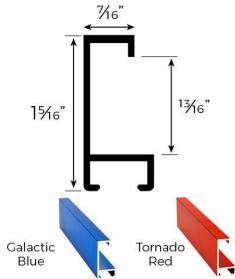

New England Patriots Super Bowl 51 Champions Newspaper Metal Display Frame

FOR CURRENT PRICING, VISIT THE ID # LISTED ABOVE
FREE SHIPPING

Product Details

- Newspaper Frame
- Display your New England Patriots Super Bowl LI Paper
- Frame Only, Newspaper **NOT Included**
- Custom Metal Picture Frame
- Newspaper Frame Profile for Silver, Gold, & Black: 3/8" Wide
- Frame Profile 117 for Galactic Blue & Tornado Red: 7/16" Wide
- Wall Mount Newspaper Picture Frame
- Overall Frame Depth for Silver, Gold, & Black: 1"
- Overall Frame Depth for Blue & Red: 1 5/16"
- Newspaper Thickness: Frames accommodate up to 10 Pages
- Frame Orientation: All sizes come standard in **PORTRAIT** orientation
- 8 Aluminum frame finishes available
- Beveled Matboard: 7 colors available
- Strong lightweight acrylic provides a clear viewing window
- 1/8" Cardboard Backer
- Installs Easily: Mounting & Framing hardware included
- New England Patriots Newspaper Display Frames **for INDOOR USE ONLY**
- Call to customize the Newspaper Size (Broad or Tabloid)
- Call for Custom Newspaper Styles (Frame or Custom Matboard Color)

IMPORTANT - We Need Your Newspaper Size

IMPORTANT! WE NEED YOUR NEWSPAPER SIZE

Newspaper sizes are constantly changing in this day and age. For that reason we require you to measure your newspaper and provide the **EXACT** dimensions (Width x Height)