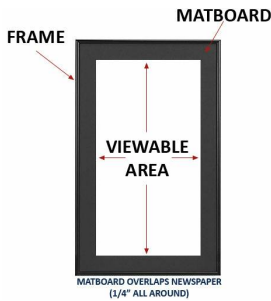

New England Patriots Super Bowl 51 Champions Newspaper Metal Display Frame

FOR CURRENT PRICING, VISIT THE ID # LISTED ABOVE
FREE SHIPPING

Product Details

- Newspaper Frame
- Display your New England Patriots Super Bowl LI Paper
- Frame Only, Newspaper **NOT Included**
- Custom Metal Picture Frame
- Newspaper Frame Profile for Silver, Gold, & Black: 3/8" Wide
- Frame Profile 117 for Galactic Blue & Tornado Red: 7/16" Wide
- Wall Mount Newspaper Picture Frame
- Overall Frame Depth for Silver, Gold, & Black: 1"
- Overall Frame Depth for Blue & Red: 1 5/16"
- Newspaper Thickness: Frames accommodate up to 10 Pages
- Frame Orientation: All sizes come standard in **PORTRAIT** orientation
- 8 Aluminum frame finishes available
- Beveled Matboard: 7 colors available
- Strong lightweight acrylic provides a clear viewing window
- 1/8" Cardboard Backer
- Installs Easily: Mounting & Framing hardware included
- New England Patriots Newspaper Display Frames **for INDOOR USE ONLY**
- Call to customize the Newspaper Size (Broad or Tabloid)
- Call for Custom Newspaper Styles (Frame or Custom Matboard Color)

IMPORTANT - We Need Your Newspaper Size

IMPORTANT! WE NEED YOUR NEWSPAPER SIZE

Newspaper sizes are constantly changing in this day and age. For that reason we require you to measure your newspaper and provide the **EXACT** dimensions (Width x Height)