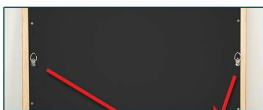

### Access Cork Board, 36x42 Open Face BOLD WIDE WOOD Framed Cork Bulletin Board

FOR CURRENT PRICING, VISIT THE ID # LISTED ABOVE  
FREE SHIPPING

#### Product Details

Bold 2 3/4" Wide Wood Profile

Mounts with D-Rings for Extra Stability

- 36x42 Access Cork Board, Open Face
- Wood Framed Message Display Board
- Open Face Corkboard
- Bold Wide-Wood Frame
- Wooden Picture Frame Style with Bold, Flat Face Profile
- 2 3/4" Wide Frame Profile
- Natural Tan Pebble Cork Surface
- 7 Popular Natural Wood Stain Frame Finishes
- Wood Frame Profile: 2 3/4" Wide
- Portrait and Landscape Sizes
- 36" x 42" refer to the Outside Frame Dimension
- Overall Frame Depth: 1"
- Ideal as a message board, notice board, announcement board
- Black PVC Backer is installed onto the backside of the frame to provide additional support to the bulletin board
- Hanging Hardware on the frame back for wall or ceiling mount.
- Optional Fabric Covered Cork Colors
- Optional Pushpins: Clear and Multi-Colored
- Access Bulletin Boards, Open Face Display Frames for INDOOR use