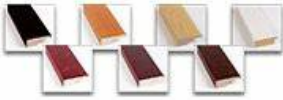

Access Cork Board, 36x42 Open Face BOLD WIDE WOOD Framed Cork Bulletin Board

FOR CURRENT PRICING, VISIT THE ID # LISTED ABOVE
FREE SHIPPING

Product Details

Bold 2 3/4" Wide Wood Profile

Mounts with D-Rings for Extra Stability

- 36x42 Access Cork Board, Open Face
- Wood Framed Message Display Board
- Open Face Corkboard
- Bold Wide-Wood Frame
- Wooden Picture Frame Style with Bold, Flat Face Profile
- 2 3/4" Wide Frame Profile
- Natural Tan Pebble Cork Surface
- 7 Popular Natural Wood Stain Frame Finishes
- Wood Frame Profile: 2 3/4" Wide
- Portrait and Landscape Sizes
- 36" x 42" refer to the Outside Frame Dimension
- Overall Frame Depth: 1"
- Ideal as a message board, notice board, announcement board
- Black PVC Backer is installed onto the backside of the frame to provide additional support to the bulletin board
- Hanging Hardware on the frame back for wall or ceiling mount.
- Optional Fabric Covered Cork Colors
- Optional Pushpins: Clear and Multi-Colored
- Access Bulletin Boards, Open Face Display Frames for INDOOR use

Ordering Options

- Frame Orientation: Portrait or Landscape
- Fabric Covering over Cork bulletin board (see 6 colors below)
- Hard Plastic Push Pins: Clear or Multi-Color pins (100 per box)

***CUSTOM SIZES AVAILABLE | CALL US**