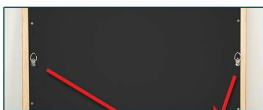

Access Cork Board, 36x42 Open Face BOLD WIDE WOOD Framed Cork Bulletin Board

FOR CURRENT PRICING, VISIT THE ID # LISTED ABOVE
FREE SHIPPING

Product Details

Bold 2 3/4" Wide Wood Profile

Mounts with D-Rings for Extra Stability

- 36x42 Access Cork Board, Open Face
- Wood Framed Message Display Board
- Open Face Corkboard
- Bold Wide-Wood Frame
- Wooden Picture Frame Style with Bold, Flat Face Profile
- 2 3/4" Wide Frame Profile
- Natural Tan Pebble Cork Surface
- 7 Popular Natural Wood Stain Frame Finishes
- Wood Frame Profile: 2 3/4" Wide
- Portrait and Landscape Sizes
- 36" x 42" refer to the Outside Frame Dimension
- Overall Frame Depth: 1"
- Ideal as a message board, notice board, announcement board
- Black PVC Backer is installed onto the backside of the frame to provide additional support to the bulletin board
- Hanging Hardware on the frame back for wall or ceiling mount.
- Optional Fabric Covered Cork Colors
- Optional Pushpins: Clear and Multi-Colored
- Access Bulletin Boards, Open Face Display Frames for INDOOR use

Ordering Options

- Frame Orientation: Portrait or Landscape
- Fabric Covering over Cork bulletin board (see 6 colors below)
- Hard Plastic Push Pins: Clear or Multi-Color pins (100 per box)

***CUSTOM SIZES AVAILABLE | CALL US**