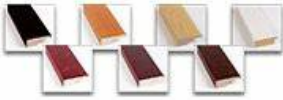

### Access Cork Board, 36x42 Open Face BOLD WIDE WOOD Framed Cork Bulletin Board

FOR CURRENT PRICING, VISIT THE ID # LISTED ABOVE  
FREE SHIPPING

#### Product Details

Bold 2 3/4" Wide Wood Profile

Mounts with D-Rings for Extra Stability

- 36x42 Access Cork Board, Open Face
- Wood Framed Message Display Board
- Open Face Corkboard
- Bold Wide-Wood Frame
- Wooden Picture Frame Style with Bold, Flat Face Profile
- 2 3/4" Wide Frame Profile
- Natural Tan Pebble Cork Surface
- 7 Popular Natural Wood Stain Frame Finishes
- Wood Frame Profile: 2 3/4" Wide
- Portrait and Landscape Sizes
- 36" x 42" refer to the Outside Frame Dimension
- Overall Frame Depth: 1"
- Ideal as a message board, notice board, announcement board
- Black PVC Backer is installed onto the backside of the frame to provide additional support to the bulletin board
- Hanging Hardware on the frame back for wall or ceiling mount.
- Optional Fabric Covered Cork Colors
- Optional Pushpins: Clear and Multi-Colored
- Access Bulletin Boards, Open Face Display Frames for INDOOR use

#### Ordering Options

- Frame Orientation: Portrait or Landscape
- Fabric Covering over Cork bulletin board (see 6 colors below)
- Hard Plastic Push Pins: Clear or Multi-Color pins (100 per box)

**\*CUSTOM SIZES AVAILABLE | CALL US**