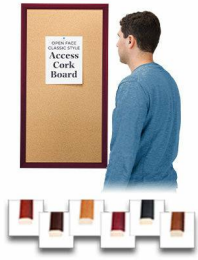

24 x 36 Access Cork Board, Open Face Wood 353 Framed Bulletin Board

FOR CURRENT PRICING, VISIT THE ID # LISTED ABOVE
FREE SHIPPING

50+ Sizes

Custom Sizes Also Available

Available in Both Orientations

Product Details

- Access Cork Boards, Open Face
- 24" x 36" Wooden Message Display Board
- Classic #353 Wood Frame
- Wooden Picture Frame Style with 3-Step Profile
- Natural Tan Pebble Cork Surface
- Wood Frame Profile: 1 3/8" Wide ()
- Overall Wood Frame Depth: 1 1/8"
- Natural Wood Stained Frame
- 6 Popular Wood Stain Frame Finishes
- Portrait and Landscape Sizes
- 24" x 36" is the Outside Frame Dimension
- Ideal as a message board, notice board, announcement board
- Hanging Hardware on the frame back for wall or ceiling mount.
- Optional Fabric Covered Cork Colors
- Optional Pushpins: Clear and Multi-Colored
- 24"x36" Access Cork Boards Open Face Display Frame for INDOOR use