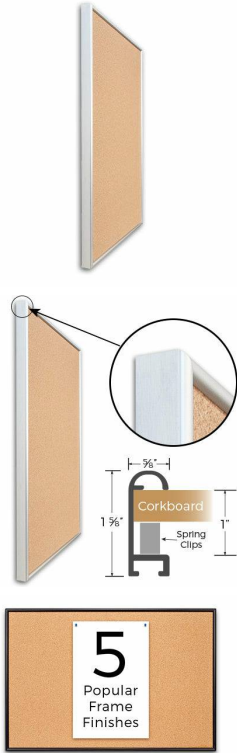

Access Cork Board, 36" x 72" with Open Face, DEEP STYLE Designer Metal Framed Cork Bulletin Board

FOR CURRENT PRICING, VISIT THE ID # LISTED ABOVE
FREE SHIPPING

Product Details

- Access Cork Board™ DEEP-STYLE
- Designer Open Face Cork Board 36x72
- Large Metal Frame: Aluminum
- Overall Frame Depth: 1 5/8"
- Wall Mount Cork Bulletin Board
- Natural Tan Cork Board
- Frame Profile (5/8" Wide) borders the message display board
- Classic Deep Picture Frame Style with Rounded Profile Top
- 5 Popular Metal Frame Finishes: Black, Silver, Gold, Dark Bronze, White
- Portrait and Landscape Sizes
- 36"x72" is the Outer Frame Dimension
- Deep Frame Metal Profile: 5/8" Wide
- Use Push Pins, Map Pins or Tacks
- Pin Messages, Menus, Flyers, Photos, Other Info + Announcements
- **Optional:** Fabric Cork Colors
- **Optional:** Clear or Multi-Color Pushpins
- Hanging Hardware on the frame back for easy wall mount.
- Open Face 36 x 72 Deep Style Access Cork Board™ for **INDOOR** use
- Call for Custom Framed Corkboard Displays - Metal or Wood

Ordering Options

- Fabric Covering over Cork bulletin board (see 6 colors below)
- Hard Plastic Push Pins: Clear or Multi-Color pins (100 per box)

***CUSTOM SIZES AVAILABLE | CALL US**

Model	Cork Board (Overall Frame Size)	Viewable (Cork) Area	Orientation	Ships Via
OFCORKM43-3672-D	36" x 72"	34 3/4" x 70 3/4"	Portrait or Landscape	FedEx