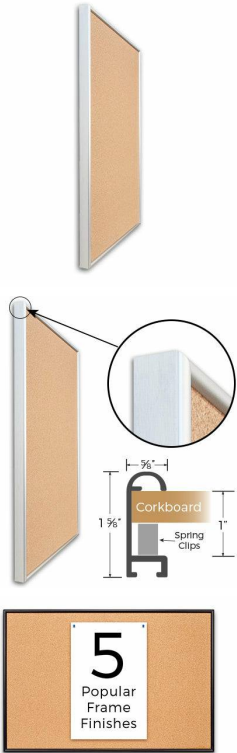

Access Cork Board, 36 x 72 with Open Face, DEEP STYLE Designer Metal Framed Cork Bulletin Board

FOR CURRENT PRICING, VISIT THE ID # LISTED ABOVE
FREE SHIPPING

Product Details

- Access Cork Board™ DEEP-STYLE
- Designer Open Face Cork Board 36x72
- Large Metal Frame: Aluminum
- Overall Frame Depth: 1 5/8"
- Wall Mount Cork Bulletin Board
- Natural Tan Cork Board
- Frame Profile (5/8" Wide) borders the message display board
- Classic Deep Picture Frame Style with Rounded Profile Top
- 5 Popular Metal Frame Finishes: Black, Silver, Gold, Dark Bronze, White
- Portrait and Landscape Sizes
- 36"x 72" is the Outer Frame Dimension
- Deep Frame Metal Profile: 5/8" Wide
- Use Push Pins, Map Pins or Tacks
- Pin Messages, Menus, Flyers, Photos, Other Info + Announcements
- **Optional:** Fabric Cork Colors
- **Optional:** Clear or Multi-Color Pushpins
- Hanging Hardware on the frame back for easy wall mount.
- Open Face 36 x 72 Deep Style Access Cork Board™ for **INDOOR** use
- **Free Shipping**
- Contact Us for Custom Framed Corkboard Displays - Metal or Wood

Ordering Options

- Fabric Covering over Cork bulletin board (see 6 colors below)
- Hard Plastic Push Pins: Clear or Multi-Color pins (100 per box)

***CUSTOM SIZES AVAILABLE | CALL US**

Model	Cork Board (Overall Frame Size)	Viewable (Cork) Area	Orientation	Ships Via
OFCORKM43-3672-D	36" x 72"	34 3/4" x 70 3/4"	Portrait or Landscape	FedEx