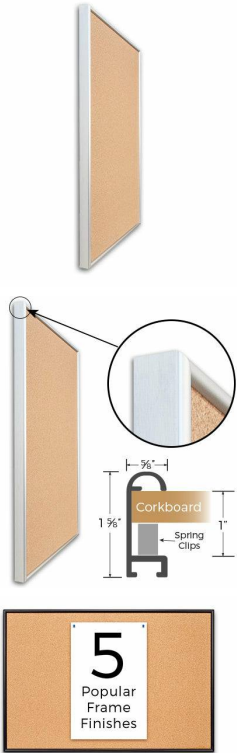

### Access Cork Board, 8" x 10" DEEP STYLE Open Face Designer 43 Metal Framed Bulletin Board

FOR CURRENT PRICING, VISIT THE ID # LISTED ABOVE  
FREE SHIPPING

#### Product Details

- Access Cork Board, DEEP Style
- Designer #43 Open Face Cork Board
- Metal Frame: Aluminum
- 8" x 10" Deep Style Cork Board Frame
- Overall Frame Depth: 1 5/8"
- Wall Mount Cork Bulletin Board
- Natural Tan Cork Board
- #43 frame Profile (5/8" Wide) borders the message display board
- Classic Deep Picture Frame Style with Rounded Profile Top
- 5 Popular Metal Frame Finishes: **Black, Silver, Gold, Dark Bronze and White**
- Portrait and Landscape Sizes
- 8"x10" is the Outside Frame Dimension
- Deep Frame Metal Profile: 5/8" Wide
- Use Push Pins, Map Pins or Tacks
- Pin Messages, Menus, Flyers, Photos, Other Info + Announcements
- Optional Fabric Cork Colors | Clear or Multi-Color Pushpins
- Hanging Hardware on the frame back for easy wall mount.
- **Open Face 8 x 10** Deep Style Access Cork Board, **for INDOOR use**
- **Call for Custom Corkboard Displays - Metal or Wood Framed**

#### Ordering Options

- Fabric Covering over Cork bulletin board (see 6 colors below)
- Hard Plastic Push Pins: Clear or Multi-Color pins (100 per box)

**\*CUSTOM SIZES AVAILABLE | CALL US**

Model	Cork Board (Overall Frame Size)	Viewable (Cork) Area	Orientation	Ships Via
OFCORKM43-810-D	8" x 10"	6 3/4" x 8 3/4"	Portrait or Landscape	FedEx