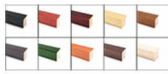

- Fabric Covering over Cork bulletin board (see 6 colors below)
- Hard Plastic Push Pins: Clear or Multi-Color pins (100 per box)

*CUSTOM SIZES AVAILABLE | CALL US

Header Details

- UPPERCASE Helvetica vinyl lettering
- Black lettering on a 5" white header (3" max text height)

IMPORTANT HEADER ORDERING DETAILS

Please type your message in the text box provided below.
We will try to keep your message on one line unless otherwise specified.
If we can't fit your message on one line we will center your copy on two lines. For the customer that needs a specific font, color or text positioning, you may call customer service with your requests.

ORDERING OPTIONS BELOW.
SELECT THE RIGHT OPTION FOR YOU, AND FOLLOW INSTRUCTIONS

STANDARD HEADER (No Charge)

Standard UPPERCASE Black Helvetica Lettering as detailed above.
Make sure to spell out your header in the empty **Text Box** above the Green ADD to CART button. Check your grammar & spelling!

LEAVE HEADER BLANK (No Charge)

For those customers that will be adding their own header, select this option. Make sure to enter **LEAVE BLANK** in the empty **Text Box** above the Green ADD to CART button.

CUSTOM HEADER / LOGO (+ $75.00)

This is for those customers that wish to send us a specific FONT, COLOR, or LOGO. Make sure to enter **CUSTOM LOGO** in the empty **Text Box** above the Green ADD to CART button. We will contact you once the order has been received to instruct you on how to submit the Hi-Res EPS File to us.