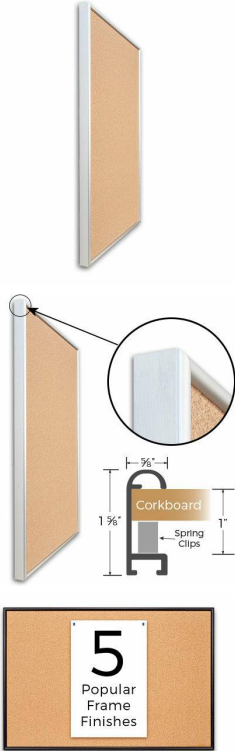

Access Cork Board, 30" x 40" DEEP STYLE Open Face Designer 43 Metal Framed Bulletin Board

FOR CURRENT PRICING, VISIT THE ID # LISTED ABOVE
FREE SHIPPING

Product Details

- Access Cork Board, DEEP Style
- Designer #43 Open Face Cork Board
- Metal Frame: Aluminum
- 30" x 40" Deep Style Cork Board Frame
- Overall Frame Depth: 1 5/8"
- Wall Mount Cork Bulletin Board
- Natural Tan Cork Board
- #43 frame Profile (5/8" Wide) borders the message display board
- Classic Deep Picture Frame Style with Rounded Profile Top
- 5 Popular Metal Frame Finishes: **Black, Silver, Gold, Dark Bronze and White**
- Portrait and Landscape Sizes
- 30"x40" is the Outside Frame Dimension
- Deep Frame Metal Profile: 5/8" Wide
- Use Push Pins, Map Pins or Tacks
- Pin Messages, Menus, Flyers, Photos, Other Info + Announcements
- Optional Fabric Cork Colors | Clear or Multi-Color Pushpins
- Hanging Hardware on the frame back for easy wall mount.
- **Open Face 30 x 40 Deep Style Access Cork Board, for INDOOR use**
- **Call for Custom Corkboard Displays - Metal or Wood Framed**

Ordering Options

- Fabric Covering over Cork bulletin board (see 6 colors below)
- Hard Plastic Push Pins: Clear or Multi-Color pins (100 per box)

***CUSTOM SIZES AVAILABLE | CALL US**

Model	Cork Board (Overall Frame Size)	Viewable (Cork) Area	Orientation	Ships Via
OFCORKM43-3040-D	30" x 40"	28 3/4" x 38 3/4"	Portrait or Landscape	FedEx