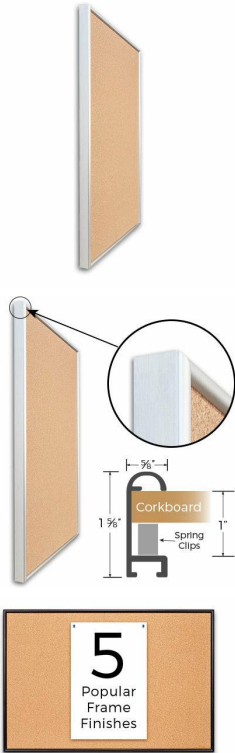

Access Cork Board, 36" x 48" DEEP STYLE Open Face Designer 43 Metal Framed Bulletin Board

FOR CURRENT PRICING, VISIT THE ID # LISTED ABOVE
FREE SHIPPING

Product Details

- Access Cork Board, DEEP Style
- Designer #43 Open Face Cork Board
- Metal Frame: Aluminum
- 36" x 48" Deep Style Cork Board Frame
- Overall Frame Depth: 1 5/8"
- Wall Mount Cork Bulletin Board
- Natural Tan Cork Board
- #43 frame Profile (5/8" Wide) borders the message display board
- Classic Deep Picture Frame Style with Rounded Profile Top
- 5 Popular Metal Frame Finishes: **Black, Silver, Gold, Dark Bronze and White**
- Portrait and Landscape Sizes
- 36"x48" is the Outside Frame Dimension
- Deep Frame Metal Profile: 5/8" Wide
- Use Push Pins, Map Pins or Tacks
- Pin Messages, Menus, Flyers, Photos, Other Info + Announcements
- Optional Fabric Cork Colors | Clear or Multi-Color Pushpins
- Hanging Hardware on the frame back for easy wall mount.
- **Open Face 36 x 48** Deep Style Access Cork Board, **for INDOOR use**
- **Call for Custom Corkboard Displays - Metal or Wood Framed**

Ordering Options

- Fabric Covering over Cork bulletin board (see 6 colors below)
- Hard Plastic Push Pins: Clear or Multi-Color pins (100 per box)

***CUSTOM SIZES AVAILABLE | CALL US**

Model	Cork Board (Overall Frame Size)	Viewable (Cork) Area	Orientation	Ships Via
OFCORKM43-3648-D	36" x 48"	34 3/4" x 46 3/4"	Portrait or Landscape	FedEx