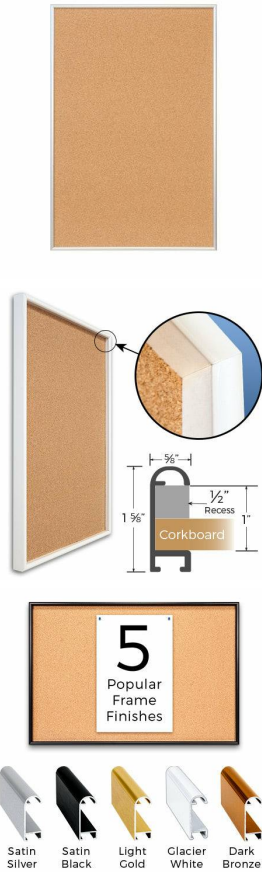

Access Cork Board, 48"x60" Open Face Recessed Shadow Box Style Designer #43 Metal Framed Recessed Cork Bulletin Board

FOR CURRENT PRICING, VISIT THE ID # LISTED ABOVE

Product Details

- Access Cork Board, 48" x 60" Cork Board
- Designer #43 Shadow Box Frame Style
- Recessed Shadow Box Display Frame
- Classic Round Top Picture Frame Profile Design
- Cork Board Recessed into Frame
- Open Face Aluminum Metal Frame
- Overall Frame Depth: 1 5/8"
- Wall Mount Cork Bulletin Board
- Natural Tan Cork Board
- #43 frame Profile (5/8" Wide) borders the cork display board
- Designer #43 Profile: 5/8" Wide
- 5 Popular Metal Frame Finishes
- Portrait and Landscape Sizes
- 48"x60" is the Outside Frame Dimension
- Use Push Pins, Map Pins or Tacks
- Pin Messages, Menus, Flyers, Photos, Other Info + Announcements
- Optional Fabric Cork Colors | Clear or Multi-Color Pushpins
- Hanging Hardware on the frame back for easy wall mount.
- 48 x 60 Access Cork Board, Recessed Shadowbox **for INDOOR use**
- Call for Custom Corkboard Displays - Metal or Wood Framed

Ordering Options

- Fabric Covering over Cork bulletin board (see 6 colors below)
- Hard Plastic Push Pins: Clear or Multi-Color pins (100 per box)

***CUSTOM SIZES AVAILABLE | CALL US**

Model	Cork Board (Overall Frame Size)	Viewable Area	Orientation	Ships Via
OFCORKM43-4860-S	48" x 60"	46 3/4" x 58 3/4"	Portrait or Landscape	FREIGHT