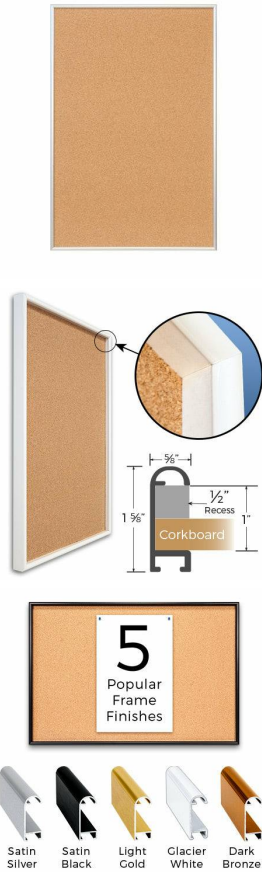

Access Cork Board, 48"x60" Open Face Recessed Shadow Box Style Designer 43 Metal Framed Recessed Cork Bulletin Board

FOR CURRENT PRICING, VISIT THE ID # LISTED ABOVE

Product Details

- Access Cork Board, 48" x 60" Cork Board
- Designer #43 Shadow Box Frame Style
- Recessed Shadow Box Display Frame
- Classic Round Top Picture Frame Profile Design
- Cork Board Recessed into Frame
- Open Face Aluminum Metal Frame
- Overall Frame Depth: 1 5/8"
- Wall Mount Cork Bulletin Board
- Natural Tan Cork Board
- #43 frame Profile (5/8" Wide) borders the cork display board
- Designer #43 Profile: 5/8" Wide
- 5 Popular Metal Frame Finishes
- Portrait and Landscape Sizes
- 48"x60" is the Outside Frame Dimension
- Use Push Pins, Map Pins or Tacks
- Pin Messages, Menus, Flyers, Photos, Other Info + Announcements
- Optional Fabric Cork Colors | Clear or Multi-Color Pushpins
- Hanging Hardware on the frame back for easy wall mount.
- 48 x 60 Access Cork Board, Recessed Shadowbox **for INDOOR use**
- Call for Custom Corkboard Displays - Metal or Wood Framed

Ordering Options

- Fabric Covering over Cork bulletin board (see 6 colors below)
- Hard Plastic Push Pins: Clear or Multi-Color pins (100 per box)

***CUSTOM SIZES AVAILABLE | CALL US**

Model	Cork Board (Overall Frame Size)	Viewable Area	Orientation	Ships Via
OFCORKM43-4860-S	48" x 60"	46 3/4" x 58 3/4"	Portrait or Landscape	FREIGHT