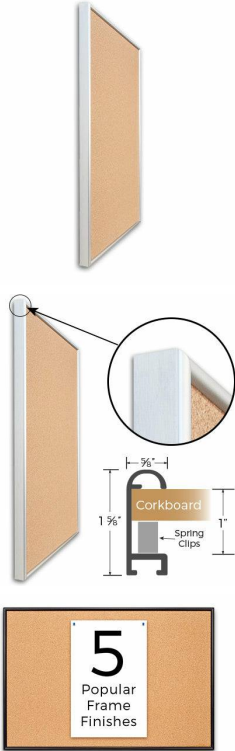

Access Cork Board, 30" x 30" with DEEP STYLE Open Face Designer Metal Framed Bulletin Board

FOR CURRENT PRICING, VISIT THE ID # LISTED ABOVE
FREE SHIPPING

Product Details

- Access Cork Board™ DEEP Style 30x30
- Indoor Designer Open Face Cork Board
- Durable Aluminum Frame in Five Finishes
- 30" x 30" Deep Style Cork Bulletin Board Frame
- The #71 Deep Style Profile is the replaced for the #43 Profile
- Overall Frame Depth: 1 1/2"
- Wall Mount Cork Bulletin Board
- Natural Tan Cork Board
- #71 Deep Frame Profile (9/16" Wide) Borders the Message Display Board
- Classic Deep Picture Frame Style with Rounded Profile Top
- 5 Popular Metal Frame Finishes: Black, Silver, Gold, Dark Bronze and White
- 30"x30" is the Outside Frame Dimension
- Use Push Pins, Map Pins or Tacks
- Pin Messages, Menus, Flyers, Photos, Other Info + Announcements
- Optional Fabric Cork Colors | Clear or Multi-Color Pushpins
- Hanging Hardware on the frame back for easy wall mount.
- Open Face 30 x 30 Deep Style Access Cork Board™ for **INDOOR** use
- Call for Custom Corkboard Displays - Metal or Wood Framed

Ordering Options

- Fabric Covering over Cork bulletin board (see 6 colors below)
- Hard Plastic Push Pins: Clear or Multi-Color pins (100 per box)

***CUSTOM SIZES AVAILABLE | CALL US**

Model	Cork Board (Overall Frame Size)	Viewable (Cork) Area	Orientation	Ships Via
OFCORKM43-3030-D	30" x 30"	28 3/4" x 28 3/4"	Square	FedEx