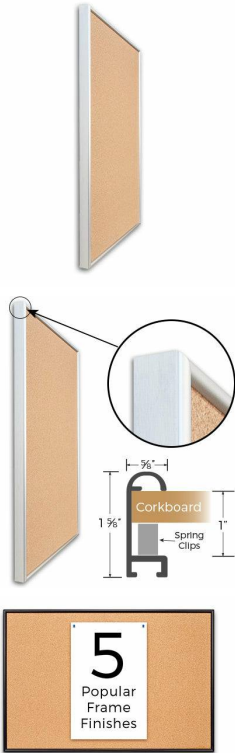

Access Cork Board, 24" x 72" DEEP STYLE Open Face Designer 43 Metal Framed Bulletin Board

FOR CURRENT PRICING, VISIT THE ID # LISTED ABOVE
FREE SHIPPING

Product Details

- Access Cork Board, DEEP Style
- Designer #43 Open Face Cork Board
- Metal Frame: Aluminum
- 24" x 72" Deep Style Cork Board Frame
- Overall Frame Depth: 1 5/8"
- Wall Mount Cork Bulletin Board
- Natural Tan Cork Board
- #43 frame Profile (5/8" Wide) borders the message display board
- Classic Deep Picture Frame Style with Rounded Profile Top
- 5 Popular Metal Frame Finishes: **Black, Silver, Gold, Dark Bronze and White**
- Portrait and Landscape Sizes
- 24"x72" is the Outside Frame Dimension
- Deep Frame Metal Profile: 5/8" Wide
- Use Push Pins, Map Pins or Tacks
- Pin Messages, Menus, Flyers, Photos, Other Info + Announcements
- Optional Fabric Cork Colors | Clear or Multi-Color Pushpins
- Hanging Hardware on the frame back for easy wall mount.
- **Open Face 24 x 72** Deep Style Access Cork Board, **for INDOOR use**
- **Call for Custom Corkboard Displays - Metal or Wood Framed**

Ordering Options

- Fabric Covering over Cork bulletin board (see 6 colors below)
- Hard Plastic Push Pins: Clear or Multi-Color pins (100 per box)

***CUSTOM SIZES AVAILABLE | CALL US**

Model	Cork Board (Overall Frame Size)	Viewable (Cork) Area	Orientation	Ships Via
OFCORKM43-2472-D	24" x 72"	22 3/4" x 70 3/4"	Portrait or Landscape	FedEx