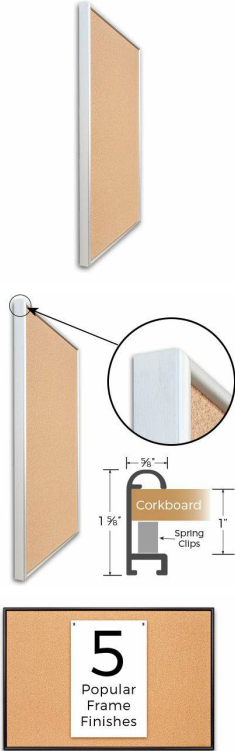

### Access Cork Board, 24" x 72" DEEP STYLE Open Face Designer 43 Metal Framed Bulletin Board

FOR CURRENT PRICING, VISIT THE ID # LISTED ABOVE  
FREE SHIPPING

#### Product Details

- Access Cork Board, DEEP Style
- Designer #43 Open Face Cork Board
- Metal Frame: Aluminum
- 24" x 72" Deep Style Cork Board Frame
- Overall Frame Depth: 1 5/8"
- Wall Mount Cork Bulletin Board
- Natural Tan Cork Board
- #43 frame Profile (5/8" Wide) borders the message display board
- Classic Deep Picture Frame Style with Rounded Profile Top
- 5 Popular Metal Frame Finishes: **Black, Silver, Gold, Dark Bronze and White**
- Portrait and Landscape Sizes
- 24"x72" is the Outside Frame Dimension
- Deep Frame Metal Profile: 5/8" Wide
- Use Push Pins, Map Pins or Tacks
- Pin Messages, Menus, Flyers, Photos, Other Info + Announcements
- Optional Fabric Cork Colors | Clear or Multi-Color Pushpins
- Hanging Hardware on the frame back for easy wall mount.
- **Open Face 24 x 72** Deep Style Access Cork Board, **for INDOOR use**
- **Call for Custom Corkboard Displays - Metal or Wood Framed**

#### Ordering Options

- Fabric Covering over Cork bulletin board (see 6 colors below)
- Hard Plastic Push Pins: Clear or Multi-Color pins (100 per box)

**\*CUSTOM SIZES AVAILABLE | CALL US**

Model	Cork Board (Overall Frame Size)	Viewable (Cork) Area	Orientation	Ships Via
OFCORKM43-2472-D	24" x 72"	22 3/4" x 70 3/4"	Portrait or Landscape	FedEx