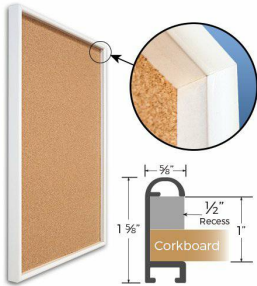

Access Cork Board, 30"x30" Open Face Shadow Box Style Designer 43 Metal Framed Recessed Cork Bulletin Board

FOR CURRENT PRICING, VISIT THE ID # LISTED ABOVE
FREE SHIPPING

Product Details

- Access Cork Board, 30" x 30" Cork Board
- Designer #43 Shadow Box Frame Style
- Recessed Shadow Box Display Frame
- Classic Round Top Picture Frame Profile Design
- Cork Board Recessed into Frame
- Open Face Aluminum Metal Frame
- Overall Frame Depth: 1 5/8"
- Wall Mount Cork Bulletin Board
- Natural Tan Cork Board
- #43 frame Profile (5/8" Wide) borders the cork display board
- Designer #43 Profile: 5/8" Wide
- 5 Popular Metal Frame Finishes
- 30"x30" is the Outside Frame Dimension
- Use Push Pins, Map Pins or Tacks
- Pin Messages, Menus, Flyers, Photos, Other Info + Announcements
- Optional Fabric Cork Colors | Clear or Multi-Color Pushpins
- Hanging Hardware on the frame back for easy wall mount.
- 30 x 30 Access Cork Board, Recessed Shadowbox **for INDOOR use**
- Call for Custom Corkboard Displays - Metal or Wood Framed

Ordering Options

- Fabric Covering over Cork bulletin board (see 6 colors below)
- Hard Plastic Push Pins: Clear or Multi-Color pins (100 per box)

***CUSTOM SIZES AVAILABLE | CALL US**

Model	Cork Board (Overall Frame Size)	Viewable Area	Orientation	Ships Via
OFCORKM43-3030-S	30" x 30"	28 3/4" x 28 3/4"	Square	FedEx