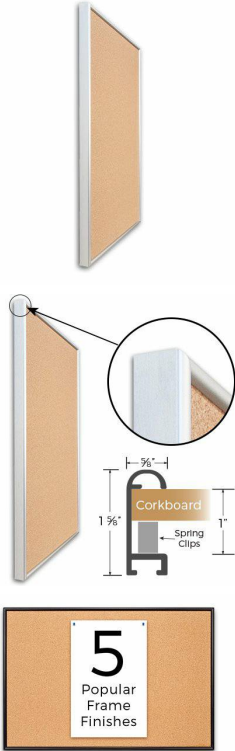

Access Cork Board, 48" x 48" DEEP STYLE Open Face Designer 43 Metal Framed Bulletin Board

FOR CURRENT PRICING, VISIT THE ID # LISTED ABOVE
FREE SHIPPING

Product Details

- Access Cork Board, DEEP Style
- Designer #43 Open Face Cork Board
- Metal Frame: Aluminum
- 48" x 48" Deep Style Cork Board Frame
- Overall Frame Depth: 1 5/8"
- Wall Mount Cork Bulletin Board
- Natural Tan Cork Board
- #43 frame Profile (5/8" Wide) borders the message display board
- Classic Deep Picture Frame Style with Rounded Profile Top
- 5 Popular Metal Frame Finishes: Black, Silver, Gold, Dark Bronze and White
- 48"x48" is the Outside Frame Dimension
- Deep Frame Metal Profile: 5/8" Wide
- Use Push Pins, Map Pins or Tacks
- Pin Messages, Menus, Flyers, Photos, Other Info + Announcements
- Optional Fabric Cork Colors | Clear or Multi-Color Pushpins
- Hanging Hardware on the frame back for easy wall mount.
- Open Face 48 x 48 Deep Style Access Cork Board, for INDOOR use
- Call for Custom Corkboard Displays - Metal or Wood Framed

Ordering Options

- Fabric Covering over Cork bulletin board (see 6 colors below)
- Hard Plastic Push Pins: Clear or Multi-Color pins (100 per box)

***CUSTOM SIZES AVAILABLE | CALL US**

Model	Cork Board (Overall Frame Size)	Viewable (Cork) Area	Orientation	Ships Via
OFCORKM43-4848-D	48" x 48"	46 3/4" x 46 3/4"	Square	FedEx