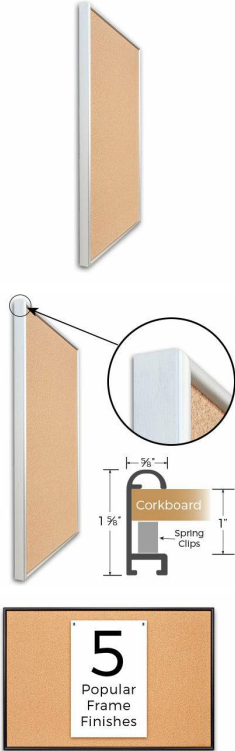

Access Cork Board, 22" x 28" DEEP STYLE Open Face Designer 43 Metal Framed Bulletin Board

FOR CURRENT PRICING, VISIT THE ID # LISTED ABOVE
FREE SHIPPING

Product Details

- Access Cork Board, DEEP Style
- Designer #43 Open Face Cork Board
- Metal Frame: Aluminum
- 22" x 28" Deep Style Cork Board Frame
- Overall Frame Depth: 1 5/8"
- Wall Mount Cork Bulletin Board
- Natural Tan Cork Board
- #43 frame Profile (5/8" Wide) borders the message display board
- Classic Deep Picture Frame Style with Rounded Profile Top
- 5 Popular Metal Frame Finishes: **Black, Silver, Gold, Dark Bronze and White**
- Portrait and Landscape Sizes
- 22"x28" is the Outside Frame Dimension
- Deep Frame Metal Profile: 5/8" Wide
- Use Push Pins, Map Pins or Tacks
- Pin Messages, Menus, Flyers, Photos, Other Info + Announcements
- Optional Fabric Cork Colors | Clear or Multi-Color Pushpins
- Hanging Hardware on the frame back for easy wall mount.
- **Open Face 22 x 28** Deep Style Access Cork Board, **for INDOOR use**
- **Call for Custom Corkboard Displays - Metal or Wood Framed**

Ordering Options

- Fabric Covering over Cork bulletin board (see 6 colors below)
- Hard Plastic Push Pins: Clear or Multi-Color pins (100 per box)

***CUSTOM SIZES AVAILABLE | CALL US**

Model	Cork Board (Overall Frame Size)	Viewable (Cork) Area	Orientation	Ships Via
OFCORKM43-2228-D	22" x 28"	20 3/4" x 26 3/4"	Portrait or Landscape	FedEx