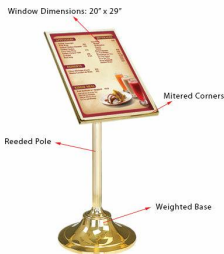

SOLID BRASS Ultra Luxury 20x29 Tilted Menu Stand | Portrait Frame

FOR CURRENT PRICING, VISIT THE ID # LISTED ABOVE

Product Details

Weighted base holds up in high traffic areas

- Ultra Luxury Tilted Brass Menu Stand
- Elegant Hospitality Floor Sign Holder
- Heavy-Duty, Deluxe Sign / Menu Floor Stand
- Angled Menu Frame in Portrait Orientation
- 20" Wide x 29" High Tilted Frame
- Single Reeded Post
- Frame Tilted at Ideal Viewing Angle
- Holds up to 20x29 Size Menus, Posters or Signs
- Frame accepts thin printed materials
- Multiple printed menus - small printed sizes can be displayed
- 100% SOLID BRASS
- Solid Brass is polished to a mirror finish and powder-epoxy clear-coated.
- Black acrylic backer board included as a background
- Break Resistant Acrylic - Included
- Hinged window for easy access.
- Weighted Dome Shape Base
- Overall Height: 55"
- Made in the USA
- 20x29 Hospitality Tilted Sign Frame Ideal for Restaurants, Hotels, Lobbies, Etc...
- Ultra Luxury 20 x 29 Menu Stand for **Only Indoor Use**

Model	Window Viewing Area	Overall Height	Frame Orientation	Weight
FBR2029	20 Wide x 29 High	55"	Portrait	65 LBS