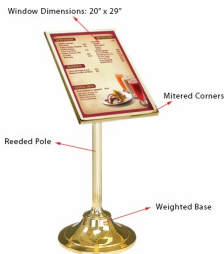

SOLID BRASS Ultra Luxury 20x29 Tilted Menu Stand | Portrait Frame

FOR CURRENT PRICING, VISIT THE ID # LISTED ABOVE

Product Details

Weighted base holds up in high traffic areas

- Ultra Luxury Tilted Brass Menu Stand
- Elegant Hospitality Floor Sign Holder
- Heavy-Duty, Deluxe Sign / Menu Floor Stand
- Angled Menu Frame in Portrait Orientation
- 20" Wide x 29" High Tilted Frame
- Single Reeded Post
- Frame Tilted at Ideal Viewing Angle
- Holds up to 20x29 Size Menus, Posters or Signs
- Frame accepts thin printed materials
- Multiple printed menus - small printed sizes can be displayed
- 100% SOLID BRASS
- Solid Brass is polished to a mirror finish and powder-epoxy clear-coated.
- Black acrylic backer board included as a background
- Break Resistant Acrylic - Included
- Hinged window for easy access.
- Weighted Dome Shape Base
- Overall Height: 55"
- Made in the USA
- 20x29 Hospitality Tilted Sign Frame Ideal for Restaurants, Hotels, Lobbies, Etc...
- Ultra Luxury 20 x 29 Menu Stand for **Only Indoor Use**

Model	Window Viewing Area	Overall Height	Frame Orientation	Weight
FBR2029	20 Wide x 29 High	55"	Portrait	65 LBS