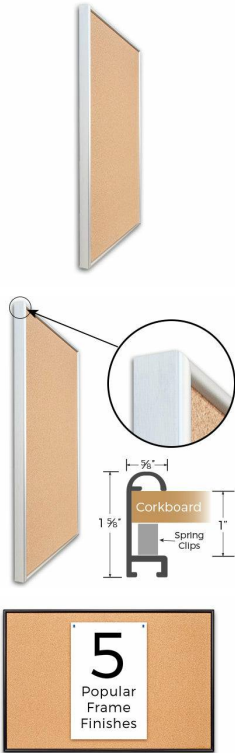

Access Cork Board, 8 1/2" x 11" DEEP STYLE Open Face Designer 43 Metal Framed Bulletin Board

FOR CURRENT PRICING, VISIT THE ID # LISTED ABOVE
FREE SHIPPING

Product Details

- Access Cork Board, DEEP Style
- Designer #43 Open Face Cork Board
- Metal Frame: Aluminum
- 8.5" x 11" Deep Style Cork Board Frame
- Overall Frame Depth: 1 5/8"
- Wall Mount Cork Bulletin Board
- Natural Tan Cork Board
- #43 frame Profile (5/8" Wide) borders the message display board
- Classic Deep Picture Frame Style with Rounded Profile Top
- 5 Popular Metal Frame Finishes: **Black, Silver, Gold, Dark Bronze and White**
- Portrait and Landscape Sizes
- 8.5"x11" is the Outside Frame Dimension
- Deep Frame Metal Profile: 5/8" Wide
- Use Push Pins, Map Pins or Tacks
- Pin Messages, Menus, Flyers, Photos, Other Info + Announcements
- Optional Fabric Cork Colors | Clear or Multi-Color Pushpins
- Hanging Hardware on the frame back for easy wall mount.
- **Open Face 8.5 x 11** Deep Style Access Cork Board, **for INDOOR use**
- Call for Custom Corkboard Displays - Metal or Wood Framed

Ordering Options

- Fabric Covering over Cork bulletin board (see 6 colors below)
- Hard Plastic Push Pins: Clear or Multi-Color pins (100 per box)

***CUSTOM SIZES AVAILABLE | CALL US**

Model	Cork Board (Overall Frame Size)	Viewable (Cork) Area	Orientation	Ships Via
OFCORKM43-8511-D	8 1/2" x 11"	7 1/4" x 9 3/4"	Portrait or Landscape	FedEx