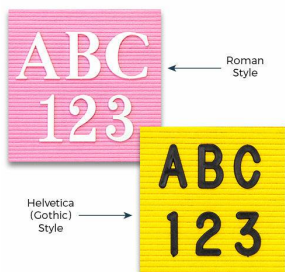

### Open Face Pink Letter Board / Lemon Yellow Felt Letterboard 10x10 Aluminum Frame

FOR CURRENT PRICING, VISIT THE ID # LISTED ABOVE

#### Product Details

- **Felt Letter Board**
- Choose Pink Letter Board or Lemon Yellow Letter Board
- Overall Felt Letter Board Size: **10 x 10**
- Overall Depth: **1/2"**
- Silver aluminum trim (3/4" wide) borders the felt letter board
- Felt letterboard with 1/4" grooves allows for easy letter and number insertion
- **3/4" White Helvetica letters and numbers included (290 Characters)**
- Hanging Hardware is riveted onto the back for easy wall or ceiling mount
- **10" x 10"** Open Face letter board displays for **INDOOR** use only
- **Optional Black and White Plastic Lettersets in a Variety of Sizes**
- **Call to Customize Open Face Framed Letter Boards**

#### Ordering Options

- Optional colors for felt letterboard panel
- Optional letter & character sets (**1/2", 3/4", 1", 2", 3"**)

Model	Overall Letter Board Size	Ships Via	Shipping Weight
OFLBFYP-1620	16" x 20"	UPS	9