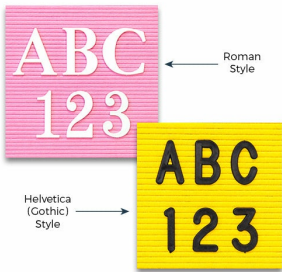

Open Face Pink Letter Board / Lemon Yellow Felt Letterboard 10x10 Aluminum Frame

FOR CURRENT PRICING, VISIT THE ID # LISTED ABOVE

Product Details

- **Felt Letter Board**
- Choose Pink Letter Board or Lemon Yellow Letter Board
- Overall Felt Letter Board Size: **10 x 10**
- Overall Depth: **1/2"**
- Silver aluminum trim (3/4" wide) borders the felt letter board
- Felt letterboard with 1/4" grooves allows for easy letter and number insertion
- **3/4" White Helvetica letters and numbers included (290 Characters)**
- Hanging Hardware is riveted onto the back for easy wall or ceiling mount
- **10" x 10"** Open Face letter board displays for **INDOOR** use only
- **Optional Black and White Plastic Lettersets in a Variety of Sizes**
- **Call to Customize Open Face Framed Letter Boards**

Ordering Options

- Optional colors for felt letterboard panel
- Optional letter & character sets (**1/2", 3/4", 1", 2", 3"**)

Model	Overall Letter Board Size	Ships Via	Shipping Weight
OFLBFYP-1620	16" x 20"	UPS	9