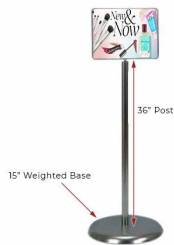

14 x 11 Literature Poster Sign Stand Pedestal Holder | Silver Chrome

FOR CURRENT PRICING, VISIT THE ID # LISTED ABOVE

Product Details

- Indoor Poster Pedestal Sign Holder
- Accepts **14 x 11 Posters**
- Overall Weight: **18 LBS**
- Slide-In Top Loading Poster/Signs that are up to 3/32" thick
- **Satin Silver Frame with Chrome Pedestal**
- Poster Size: 14" Wide x 11" High
- Frame Orientation: Landscape
- Overall Height: 36" Plus Frame Height
- Base Diameter: 15"
- Sign Stand comes with NO Acrylics - OPEN FACE Style
- Sign/Poster Pedestal Holders are **For INDOOR DISPLAY USE ONLY**

Model	Poster Insert Size	Overall Height	Shipping Weight	Ships Via
SPPH1411S	14" Wide x 11" High	36" Post + Frame Height	20 LBS	UPS