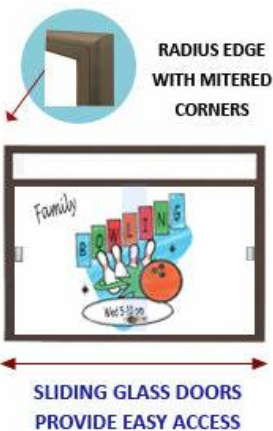

Header Details

- UPPERCASE Helvetica vinyl lettering
- Black lettering on a 5" white header (3" max text height)

IMPORTANT HEADER ORDERING DETAILS

Please type your message in the text box provided below, we will try to keep your message on one line unless otherwise specified. If we can't fit your message on one line we will center your copy on two lines. For the customer that needs a specific font, color or text positioning, you may call customer service with your requests.

SELECT THE RIGHT OPTION FOR YOU, AND FOLLOW INSTRUCTIONS

STANDARD HEADER (No Charge)

Standard UPPERCASE Black Helvetica Lettering as detailed above. Make sure to spell out your header in the empty **Text Box** above the Green ADD to CART button. Check your grammar & spelling!

LEAVE HEADER BLANK (No Charge)

For those customers that will be adding their own header, select this option. Make sure to enter **LEAVE BLANK** in the empty **Text Box** above the Green ADD to CART button.

CUSTOM HEADER / LOGO (Upcharge)

This is for or those customers that wish to send us a specific FONT, COLOR, or LOGO. Make sure to enter **CUSTOM LOGO** in the empty **Text Box** above the Green ADD to CART button. We will contact you once the order has been received to instruct you on how to submit the HI-Res EPS File to us.

Ordering Options

- Additional Standard Marker Set