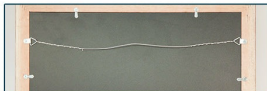

12 x 36 Access Cork Board, Open Face Wood 353 Framed Bulletin Board

FOR CURRENT PRICING, VISIT THE ID # LISTED ABOVE
FREE SHIPPING

Available in Both Orientations

Mounts with D-Rings or Optional Hanging Wire

Product Details

- Access Cork Boards, Open Face
- 12" x 36" Wooden Message Display Board
- Classic #353 Wood Frame
- Wooden Picture Frame Style with 3-Step Profile
- Natural Tan Pebble Cork Surface
- Wood Frame Profile: 1 3/8" Wide ()
- Overall Wood Frame Depth: 1 1/8"
- Natural Wood Stained Frame
- 6 Popular Wood Stain Frame Finishes
- Portrait and Landscape Sizes
- 12" x 36" is the Outside Frame Dimension
- Ideal as a message board, notice board, announcement board
- Hanging Hardware on the frame back for wall or ceiling mount.
- Optional Fabric Covered Cork Colors
- Optional Pushpins: Clear and Multi-Colored
- 12"x36" Access Cork Boards Open Face Display Frame [for INDOOR use](#)