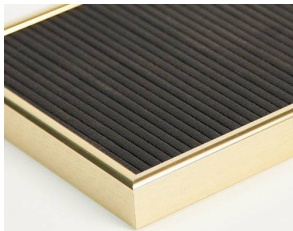

### Open Face 16 x 16 Classic Metal Framed Black Vinyl Letter Board

FOR CURRENT PRICING, VISIT THE ID # LISTED ABOVE  
FREE SHIPPING

Variety of Letter Set Options to Choose From

5 Sizes: 1/2", 3/4", 1", 2" & 3"

#15 Classic Style Metal Frame Profile

#### Product Details

- Access Letterboards
- **16" x 16" Letterboard**
- Letter Board with Changeable Letters
- Open Face Metal Framed Letter Board
- **BLACK Letter Board**
- Metal Frame Profile: 3/8" Wide ( )
- Durable Black Vinyl Covered Letter Board
- Classic Picture Frame Style with Rounded Profile Face
- #15 frame Profile (3/8" Wide) borders the vinyl letter board
- Aluminum Frame
- 7 Popular Metal Frame Finishes
- Square Sizes
- 16"x16" is the Outside Frame Dimension
- Overall Frame Depth: 1"
- Letterboard with 1/4" grooves allows for easy letter and number insertion
- 3/4" White Helvetica letters and numbers included (290 Characters)
- Optional Plastic Letters Sets Sizes in Helvetica and Roman Fonts
- Ideal for Signs, Messages, Menus, Directories, Other Info + Announcements
- Hanging Hardware on the frame back for easy wall or ceiling mount.
- Access Letterboards Open Face 16 x 16 Display [for INDOOR use](#)