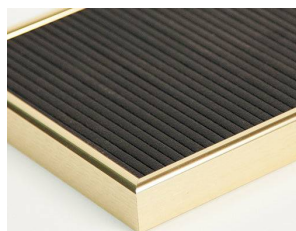

Open Face 7 x 7 Classic Metal Framed Black Vinyl Letter Board

FOR CURRENT PRICING, VISIT THE ID # LISTED ABOVE
FREE SHIPPING

Product Details

Variety of Letter Set Options to Choose From

5 Sizes: 1/2", 3/4", 1", 2" & 3"

#15 Classic Style Metal Frame Profile

- Access Letterboards
- 7" x 7" Letterboard
- Letter Board with Changeable Letters
- Open Face Metal Framed Letter Board
- **BLACK Letter Board**
- Metal Frame Profile: 3/8" Wide ()
- Durable Black Vinyl Covered Letter Board
- Classic Picture Frame Style with Rounded Profile Face
- #15 frame Profile (3/8" Wide) borders the vinyl letter board
- Aluminum Frame
- 7 Popular Metal Frame Finishes
- Square Orientation
- 7"x7" is the Outside Frame Dimension
- Overall Frame Depth: 1"
- Letterboard with 1/4" grooves allows for easy letter and number insertion
- 3/4" White Helvetica letters and numbers included (290 Characters)
- Optional Plastic Letters Sets Sizes in Helvetica and Roman Fonts
- Ideal for Signs, Messages, Menus, Directories, Other Info + Announcements
- Hanging Hardware on the frame back for easy wall or ceiling mount.
- Access Letterboards Open Face 7 x 7 Display [for INDOOR use](#)

Ordering Options

- Frame Orientation: Square
- Optional letter & character sets (1/2", 3/4", 1", 2", 3")

Vinyl or Felt available in More Colors

(Blue, Green, Grey, Burgundy, White)

CUSTOM LARGER SIZES AVAILABLE | CALL US