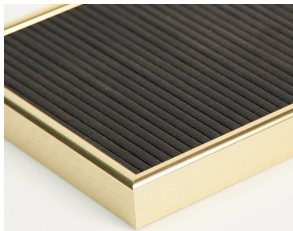

Open Face 18 x 18 Classic Metal Framed Black Vinyl Letter Board

FOR CURRENT PRICING, VISIT THE ID # LISTED ABOVE
FREE SHIPPING

Variety of Letter Set Options to Choose From

5 Sizes: 1/2", 3/4", 1", 2" & 3"

#15 Classic Style Metal Frame Profile

Product Details

- Access Letterboards
- **18" x 18" Letterboard**
- Letter Board with Changeable Letters
- Open Face Metal Framed Letter Board
- **BLACK Letter Board**
- Metal Frame Profile: 3/8" Wide ()
- Durable Black Vinyl Covered Letter Board
- Classic Picture Frame Style with Rounded Profile Face
- #15 frame Profile (3/8" Wide) borders the vinyl letter board
- Aluminum Frame
- 7 Popular Metal Frame Finishes
- Square Sizes
- 18"x18" is the Outside Frame Dimension
- Overall Frame Depth: 1"
- Letterboard with 1/4" grooves allows for easy letter and number insertion
- 3/4" White Helvetica letters and numbers included (290 Characters)
- Optional Plastic Letters Sets Sizes in Helvetica and Roman Fonts
- Ideal for Signs, Messages, Menus, Directories, Other Info + Announcements
- Hanging Hardware on the frame back for easy wall or ceiling mount.
- Access Letterboards Open Face 18 x 18 Display [for INDOOR use](#)

Ordering Options

- Frame Orientation: Square
- Optional letter & character sets (1/2", 3/4", 1", 2", 3")

Vinyl or Felt available in More Colors

(Blue, Green, Grey, Burgundy, White)

CUSTOM LARGER SIZES AVAILABLE | CALL US