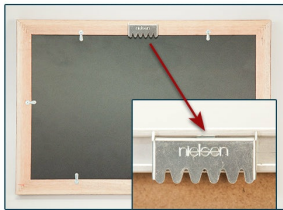

### 10 x 10 Access Cork Board, Open Face Wood 353 Framed Bulletin Board

FOR CURRENT PRICING, VISIT THE ID # LISTED ABOVE  
FREE SHIPPING

Mounts with  
Sawtooth Hanger

#### Product Details

- Access Cork Boards, Open Face
- 10" x 10" Wooden Message Display Board
- Classic #353 Wood Frame
- Wooden Picture Frame Style with 3-Step Profile
- Natural Tan Pebble Cork Surface
- Wood Frame Profile: 1 3/8" Wide ( )
- Overall Wood Frame Depth: 1 1/8"
- Natural Wood Stained Frame
- 6 Popular Wood Stain Frame Finishes
- Square Sizes
- 10" x 10" is the Outside Frame Dimension
- Ideal as a message board, notice board, announcement board
- Hanging Hardware on the frame back for wall or ceiling mount.
- Optional Fabric Covered Cork Colors
- Optional Pushpins: Clear and Multi-Colored
- 10"x10" Access Cork Boards Open Face Display Frame for INDOOR use

#### Ordering Options

- Fabric Covering over Cork bulletin board (see 6 colors below)
- Hard Plastic Push Pins: Clear or Multi-Color pins (100 per box)

**\*CUSTOM SIZES AVAILABLE | CALL US**

Model	Cork Board (Overall Frame Size)	Viewable Area	Orientation	Ships Via
OFCORKW353-1010	10" x 10"	7 1/4" x 7 1/4"	Square	FedEx