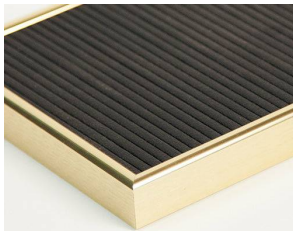

Open Face 20 x 20 Classic Metal Framed Black Vinyl Letter Board

FOR CURRENT PRICING, VISIT THE ID # LISTED ABOVE
FREE SHIPPING

Product Details

Variety of Letter Set Options to Choose From

5 Sizes: 1/2", 3/4", 1", 2" & 3"

#15 Classic Style Metal Frame Profile

- Access Letterboards
- **20" x 20" Letterboard**
- Letter Board with Changeable Letters
- Open Face Metal Framed Letter Board
- **BLACK Letter Board**
- Metal Frame Profile: 3/8" Wide ()
- Durable Black Vinyl Covered Letter Board
- Classic Picture Frame Style with Rounded Profile Face
- #15 frame Profile (3/8" Wide) borders the vinyl letter board
- Aluminum Frame
- 7 Popular Metal Frame Finishes
- Square Sizes
- 20"x20" is the Outside Frame Dimension
- Overall Frame Depth: 1"
- Letterboard with 1/4" grooves allows for easy letter and number insertion
- 3/4" White Helvetica letters and numbers included (290 Characters)
- Optional Plastic Letters Sets Sizes in Helvetica and Roman Fonts
- Ideal for Signs, Messages, Menus, Directories, Other Info + Announcements
- Hanging Hardware on the frame back for easy wall or ceiling mount.
- Access Letterboards Open Face 20 x 20 Display [for INDOOR use](#)

Ordering Options

- Frame Orientation: Square
- Optional letter & character sets (1/2", 3/4", 1", 2", 3")

Vinyl or Felt available in More Colors

(Blue, Green, Grey, Burgundy, White)

CUSTOM LARGER SIZES AVAILABLE | CALL US