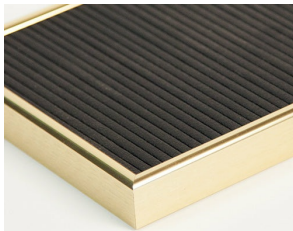

### Open Face 20 x 20 Classic Metal Framed Black Vinyl Letter Board

FOR CURRENT PRICING, VISIT THE ID # LISTED ABOVE  
FREE SHIPPING

#### Product Details

Variety of Letter Set Options to Choose From

5 Sizes: 1/2", 3/4", 1", 2" & 3"

#15 Classic Style Metal Frame Profile

- Access Letterboards
- **20" x 20" Letterboard**
- Letter Board with Changeable Letters
- Open Face Metal Framed Letter Board
- **BLACK Letter Board**
- Metal Frame Profile: 3/8" Wide ( )
- Durable Black Vinyl Covered Letter Board
- Classic Picture Frame Style with Rounded Profile Face
- #15 frame Profile (3/8" Wide) borders the vinyl letter board
- Aluminum Frame
- 7 Popular Metal Frame Finishes
- Square Sizes
- 20"x20" is the Outside Frame Dimension
- Overall Frame Depth: 1"
- Letterboard with 1/4" grooves allows for easy letter and number insertion
- 3/4" White Helvetica letters and numbers included (290 Characters)
- Optional Plastic Letters Sets Sizes in Helvetica and Roman Fonts
- Ideal for Signs, Messages, Menus, Directories, Other Info + Announcements
- Hanging Hardware on the frame back for easy wall or ceiling mount.
- Access Letterboards Open Face 20 x 20 Display [for INDOOR use](#)

#### Vinyl or Felt available in More Colors

(Blue, Green, Grey, Burgundy, White)

**CUSTOM LARGER SIZES AVAILABLE | CALL US**

Model	Letter Board (Overall Frame Size)	Viewable Area	Orientation	Ship Wt.
OFLETM-2020	20" x 20"	19 1/4" x 19 1/4"	Square	8 LBS