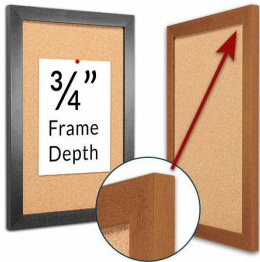

20" x 20" Open Face Wood #361 Framed Bulletin Board

FOR CURRENT PRICING, VISIT THE ID # LISTED ABOVE
FREE SHIPPING

50+ Sizes
Custom Sizes Also Available

Product Details

- Access Bulletin Boards
- 20" x 20" Cork Bulletin Board
- **Wooden Message Display Board**
- Classic #361 Wood Frame
- Wooden Picture Frame Style with Flat Face Profile
- Natural Tan Pebble Cork Surface
- Open Face Wood Framed Bulletin Board Board
- Natural Wood Stained Frame
- Wood Frame Profile: 1 3/16" Wide ()
- 10 Popular Wood Stain Frame Finishes
- Square Sizes
- All sizes refer to the Outside Frame Dimension
- 20" x 20" is the Outside Frame Dimension
- Overall Frame Depth: 3/4"
- Ideal as a message board, notice board, announcement board
- Hanging Hardware on the frame back for wall or ceiling mount.
- Optional Fabric Covered Cork Colors
- Optional Pushpins: Clear and Multi-Colored
- 20"x20" Access Bulletin Boards Open Face Display Frame **for INDOOR use**

Ordering Options

- Fabric Covering over Cork bulletin board (see 10 colors below)
- Hard Plastic Push Pins: Clear or Multi-Color pins (100 per box)

***CUSTOM SIZES AVAILABLE | CALL US**

Model	Cork Board (Overall Frame Size)	Viewable Area	Orientation	Ships Via
OFCORKW361-2020	20" x 20"	17 5/8" x 17 5/8"	Square	FedEx