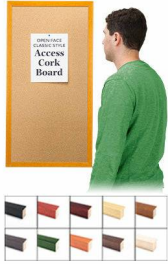

20" x 20" Open Face Wood #361 Framed Bulletin Board

FOR CURRENT PRICING, VISIT THE ID # LISTED ABOVE
FREE SHIPPING

50+ Sizes
Custom Sizes Also Available

Product Details

- Access Bulletin Boards
- 20" x 20" Cork Bulletin Board
- **Wooden Message Display Board**
- Classic #361 Wood Frame
- Wooden Picture Frame Style with Flat Face Profile
- Natural Tan Pebble Cork Surface
- Open Face Wood Framed Bulletin Board Board
- Natural Wood Stained Frame
- Wood Frame Profile: 1 3/16" Wide ()
- 10 Popular Wood Stain Frame Finishes
- Square Sizes
- All sizes refer to the Outside Frame Dimension
- 20" x 20" is the Outside Frame Dimension
- Overall Frame Depth: 3/4"
- Ideal as a message board, notice board, announcement board
- Hanging Hardware on the frame back for wall or ceiling mount.
- Optional Fabric Covered Cork Colors
- Optional Pushpins: Clear and Multi-Colored
- 20"x20" Access Bulletin Boards Open Face Display Frame **for INDOOR use**

Ordering Options

- Fabric Covering over Cork bulletin board (see 10 colors below)
- Hard Plastic Push Pins: Clear or Multi-Color pins (100 per box)

***CUSTOM SIZES AVAILABLE | CALL US**

Model	Cork Board (Overall Frame Size)	Viewable Area	Orientation	Ships Via
OFCORKW361-2020	20" x 20"	17 5/8" x 17 5/8"	Square	FedEx