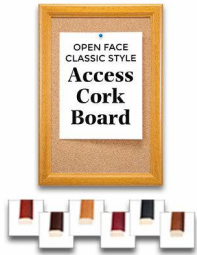

### 13 x 19 Access Cork Board, Open Face Wood 353 Framed Bulletin Board

FOR CURRENT PRICING, VISIT THE ID # LISTED ABOVE  
FREE SHIPPING

#### Product Details

- Access Cork Boards, Open Face
- 13" x 19" Wooden Message Display Board
- Classic #353 Wood Frame
- Wooden Picture Frame Style with 3-Step Profile
- Natural Tan Pebble Cork Surface
- Wood Frame Profile: 1 3/8" Wide
- Overall Wood Frame Depth: 1 1/8"
- Natural Wood Stained Frame
- 6 Popular Wood Stain Frame Finishes
- Portrait and Landscape Sizes
- 13" x 19" is the Outside Frame Dimension
- Ideal as a message board, notice board, announcement board
- Hanging Hardware on the frame back for wall or ceiling mount.
- Optional Fabric Covered Cork Colors
- Optional Pushpins: Clear and Multi-Colored
- 13"x19" Access Cork Boards Open Face Display Frame [for INDOOR use](#)