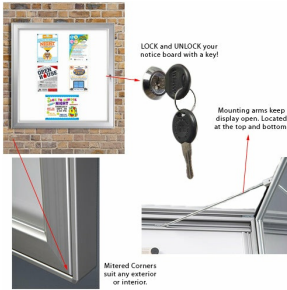

Outdoor Premium Weatherproof Magnetic White Notice Board | Holds (12) 8.5x11 Graphics | Silver Finish

FOR CURRENT PRICING, VISIT THE ID # LISTED ABOVE

Product Details

- Weatherproof Magnetic Message Board
- Outdoor Enclosed Magnetic Display Board
- Premium Magnetic Notice Board Display Case
- Magnetic Whiteboard Case Displays up to (12) 8.5x11 inserts
- 1 Front Lock Secures the Magnetic White Board Cabinet
- Aluminum Frame Construction
- Satin Silver Frame
- Wall Display Frame for Notices, Postings, Posters, Signs, Photography, Etc.
- Modern Beveled Safety Edge Frame Design with Mitered Corners
- Swing Open Hinged Frame
- 2 Prop Arms - Mechanism Easily Hold Front Frame Door Open
- Interior Frame Designed to Seal From Wet Weather
- Helps protect printed insert
- Interior Magnetic White Backing Board
- Wall Mount Frame in either Portrait or Landscape Position
- Magnet Board Area: 37.14" x 38.31"
- Overall Frame Size: 41.34" x 42.52"
- Frame Profile Width: 2 13/16"
- Overall Case Depth: 2"
- FREE Set of Magnets are Included
- Includes Protective Polycarbonate Window Lens
- Easy to follow instruction sheet
- Please do not drill the product while mounting, only use the mounting arms.
- Comes with protective film to be discarded before use
- Magnetic Notice Boards **Quick Ships Ground within 1-2 Days**

| Model | Insert (Poster Size) | Magnet Board Area | Overall Size |
|--------|-----------------------------|-------------------|-----------------|
| TKM772 | Displays (9) 8.5x11 Inserts | 37.14" x 38.31" | 41.34" x 42.52" |