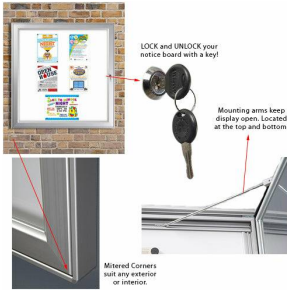

Outdoor Premium Weatherproof Magnetic White Notice Board | Holds (12) 8.5x11 Graphics | Silver Finish

FOR CURRENT PRICING, VISIT THE ID # LISTED ABOVE

Product Details

- Weatherproof Magnetic Message Board
- Outdoor Enclosed Magnetic Display Board
- Premium Magnetic Notice Board Display Case
- Magnetic Whiteboard Case Displays up to (12) 8.5x11 inserts
- 1 Front Lock Secures the Magnetic White Board Cabinet
- Aluminum Frame Construction
- Satin Silver Frame
- Wall Display Frame for Notices, Postings, Posters, Signs, Photography, Etc.
- Modern Beveled Safety Edge Frame Design with Mitered Corners
- Swing Open Hinged Frame
- 2 Prop Arms - Mechanism Easily Hold Front Frame Door Open
- Interior Frame Designed to Seal From Wet Weather
- Helps protect printed insert
- Interior Magnetic White Backing Board
- Wall Mount Frame in either Portrait or Landscape Position
- Magnet Board Area: 37.14" x 38.31"
- Overall Frame Size: 41.34" x 42.52"
- Frame Profile Width: 2 13/16"
- Overall Case Depth: 2"
- FREE Set of Magnets are Included
- Includes Protective Polycarbonate Window Lens
- Easy to follow instruction sheet
- Please do not drill the product while mounting, only use the mounting arms.
- Comes with protective film to be discarded before use
- Magnetic Notice Boards **Quick Ships Ground within 1-2 Days**

Model	Insert (Poster Size)	Magnet Board Area	Overall Size
TKM772	Displays (9) 8.5x11 Inserts	37.14" x 38.31"	41.34" x 42.52"