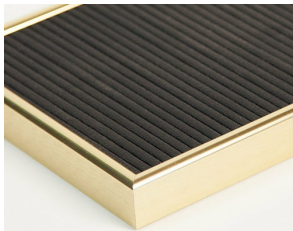

Open Face 9 x 12 Classic Metal Framed Black Vinyl Letter Board

FOR CURRENT PRICING, VISIT THE ID # LISTED ABOVE
FREE SHIPPING

Product Details

Variety of Letter Set Options to Choose From

5 Sizes: 1/2", 3/4", 1", 2" & 3"

#15 Classic Style Metal Frame Profile

- Access Letterboards
- **9" x 12" Letterboard**
- Letter Board with Changeable Letters
- Open Face Metal Framed Letter Board
- **BLACK Letter Board**
- Metal Frame Profile: 3/8" Wide ()
- Durable Black Vinyl Covered Letter Board
- Classic Picture Frame Style with Rounded Profile Face
- #15 frame Profile (3/8" Wide) borders the vinyl letter board
- Aluminum Frame
- 7 Popular Metal Frame Finishes
- Portrait and Landscape Sizes
- 9"x12" is the Outside Frame Dimension
- Overall Frame Depth: 1"
- Letterboard with 1/4" grooves allows for easy letter and number insertion
- 3/4" White Helvetica letters and numbers included (290 Characters)
- Optional Plastic Letters Sets Sizes in Helvetica and Roman Fonts
- Ideal for Signs, Messages, Menus, Directories, Other Info + Announcements
- Hanging Hardware on the frame back for easy wall or ceiling mount.
- Access Letterboards Open Face 9 x 12 Display for INDOOR use

Ordering Options

- Frame Orientation: Portrait or Landscape
- Optional letter & character sets (1/2", 3/4", 1", 2", 3")

Vinyl or Felt available in More Colors

(Blue, Green, Grey, Burgundy, White)

CUSTOM LARGER SIZES AVAILABLE | CALL US