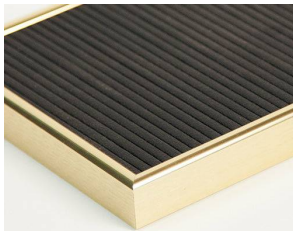

### Open Face 9 x 12 Classic Metal Framed Black Vinyl Letter Board

FOR CURRENT PRICING, VISIT THE ID # LISTED ABOVE  
FREE SHIPPING

#### Product Details

Variety of Letter Set Options to Choose From

5 Sizes: 1/2", 3/4", 1", 2" & 3"

#15 Classic Style Metal Frame Profile

- Access Letterboards
- **9" x 12" Letterboard**
- Letter Board with Changeable Letters
- Open Face Metal Framed Letter Board
- **BLACK Letter Board**
- Metal Frame Profile: 3/8" Wide ( )
- Durable Black Vinyl Covered Letter Board
- Classic Picture Frame Style with Rounded Profile Face
- #15 frame Profile (3/8" Wide) borders the vinyl letter board
- Aluminum Frame
- 7 Popular Metal Frame Finishes
- Portrait and Landscape Sizes
- 9"x12" is the Outside Frame Dimension
- Overall Frame Depth: 1"
- Letterboard with 1/4" grooves allows for easy letter and number insertion
- 3/4" White Helvetica letters and numbers included (290 Characters)
- Optional Plastic Letters Sets Sizes in Helvetica and Roman Fonts
- Ideal for Signs, Messages, Menus, Directories, Other Info + Announcements
- Hanging Hardware on the frame back for easy wall or ceiling mount.
- Access Letterboards Open Face 9 x 12 Display for INDOOR use

#### Ordering Options

- Frame Orientation: Portrait or Landscape
- Optional letter & character sets (1/2", 3/4", 1", 2", 3")

#### Vinyl or Felt available in More Colors

(Blue, Green, Grey, Burgundy, White)

**CUSTOM LARGER SIZES AVAILABLE | CALL US**

| Model      | Letter Board (Overall Frame Size) | Viewable Area    | Orientation           | Ship Wt. |
|------------|-----------------------------------|------------------|-----------------------|----------|
| OFLETM-912 | 9" x 12"                          | 8 1/4" x 11 1/4" | Portrait or Landscape | 3 LBS    |