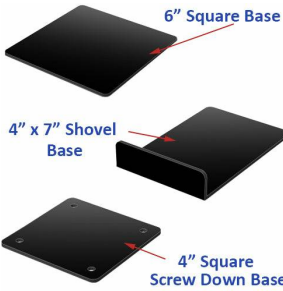

11 x 14 Lightweight Countertop Pedestal Displays - Fixed Height Stand (Double Sided)

FOR CURRENT PRICING, VISIT THE ID # LISTED ABOVE

Product Details

- Lightweight Countertop Pedestal Displays - 11" x 14"
- Display mount sits flat on any surface
- **Top Loading Slide in Display**
- Accepts up to 1/16" thick graphics
- CounterTop mounts constructed with durable metal
- Steel frame, 3/16" wide
- **Satin Black Metal Display Finish**
- Fixed Post Height: 18"
- 1/2" Diameter steel tube
- **3 Base Styles to choose from**
- Precision mitered corners
- Overall Sign Holder Weight: **7 LBS**
- Lightweight Pedestal Display Stands Best suited for **Indoor Use Only**
- **Does Not Come with Graphics**

Model	Insert Size	Display Stand Style	Post Height	Single or Double Sided?	Ships Via	Shipping Weight
TTR777	11" x 14"	Fixed Height	18"	Double Sided	UPS	7 LBS